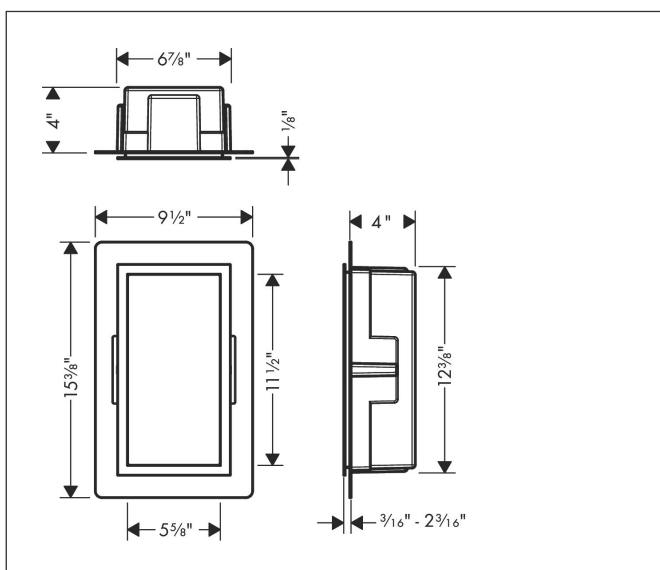

Brand hansgrohe
Art. Name **XtraStoris Individual** Wall niche Matt White with design frame 12"x 6"x 4"
Art. Nr. 56096670
Surface matte black
Pos. 1

Product Picture

Features

- Consists of: wall niche with design frame, sealing set
- Body colour: Matt White
- Installation depth: 100 mm
- Where to use: new construction, renovation
- Easy to clean surface
- Suitable for use in wet areas
- Wall type: solid wall construction, drywall construction
- Material sealing set: Polystyrene (PS)
- Material wall niche: Stainless Steel 304 (1.4301)
- With 2 mm thick design frame
- Dimensions wall niche: 300 x 150 x 100 mm (HxWxD)
- Required dimensions for sealing set: 313 x 175 x 100 mm (HxWxD)

Drawing

Technology