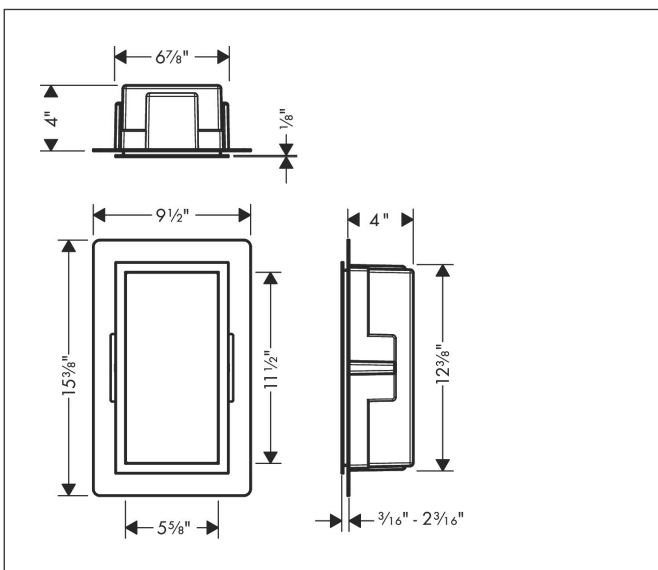

Brand hansgrohe
 Art. Name **XtraStoris Individual** Wall niche Matt Black with design frame 12"x 6"x 4"
 Art. Nr. 56095670
 Surface matte black
 Pos. 1

Product Picture

Features

- Consists of: wall niche with design frame, sealing set
- Body colour: matte black
- Installation depth: 100 mm
- Where to use: new construction, renovation
- Easy to clean surface
- Suitable for use in wet areas
- Wall type: solid wall construction, drywall construction
- Material sealing set: Polystyrene (PS)
- Material wall niche: Stainless Steel 304 (1.4301)
- With 2 mm thick design frame
- Dimensions wall niche: 300 x 150 x 100 mm (HxWxD)
- Required dimensions for sealing set: 313 x 175 x 100 mm (HxWxD)

Drawing

Technology