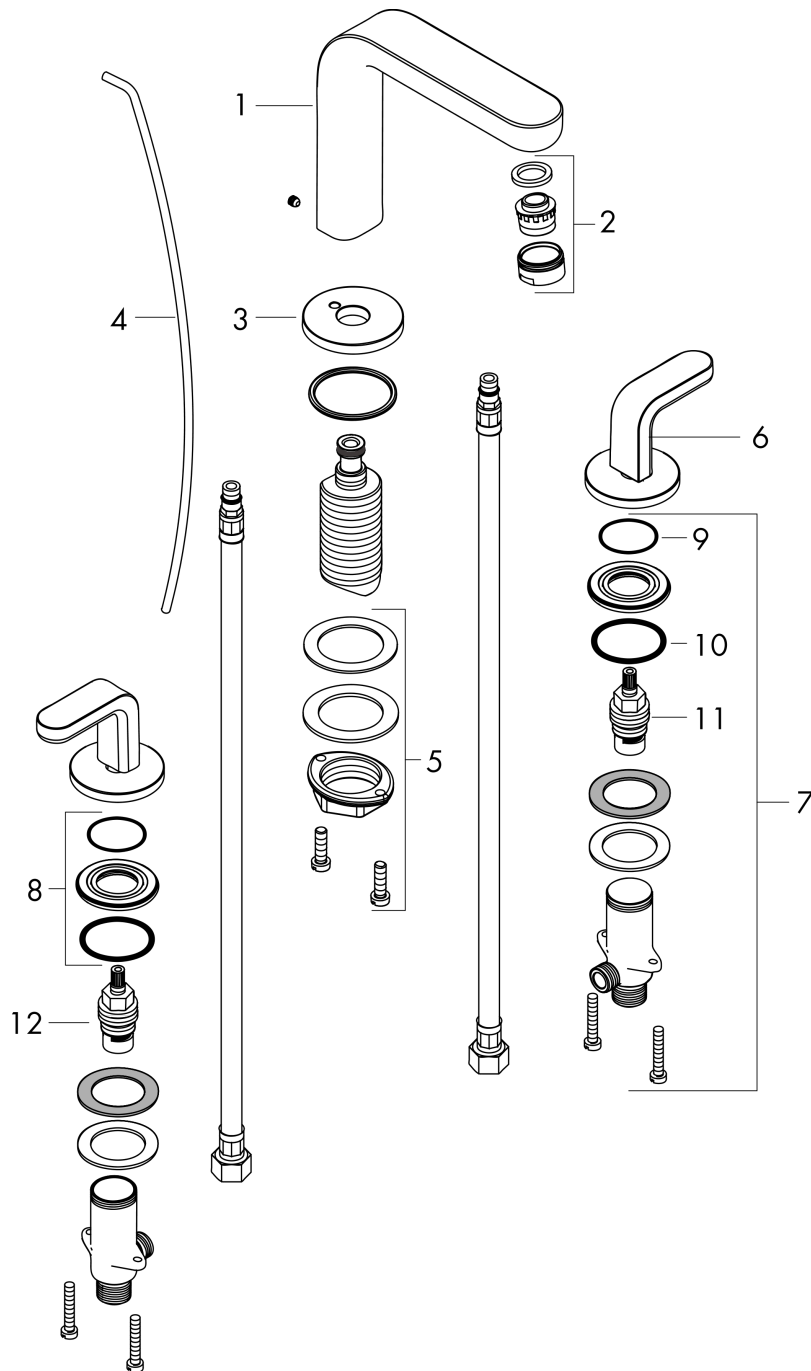

Metris S

Widespread Faucet 100 with Lever Handles and Pop-Up Drain, 0.5 GPM

Finishes : **brushed nickel** Part no. : **31013821**

Description

Features

- Spray modes: Aerated spray
- Flow: 0.5 GPM (1.9 L/Min)
- 90° ceramic valves
- Includes pop-up drain

Item details

List Price \$ 828.00

Technology

Compliance

Product image

Scale drawing

Metris S

Widespread Faucet 100 with Lever Handles and Pop-Up Drain, 0.5 GPM

Finishes : **brushed nickel** Part no. : **31013821**

Exploded drawing

Year of production: >10/19

Metris S**Widespread Faucet 100 with Lever Handles and Pop-Up Drain, 0.5 GPM**Finishes : **brushed nickel** Part no. : **31013821****Spare parts list**

Year of production: >10/19

Pos.	Description	Part no.	Price	PU
1	spout cpl.	97504820	-	1
2	aerator M24x1 (1,9 l/min)	93502820	-	1
3	escutcheon for spout	97505820	-	1
4	pull rod	96657820	-	1
5	fixing set (Ø 32)	13961000	-	1
6	handle for cold water	98827820	-	1
7	stop valve cpl.	97357001	-	1
8	nut	92854000	-	1
9	O-Ring 32x2,5	96364000	-	1
10	O-ring 40x3	92634000	-	1
11	shut off unit right closing	94009000	-	1
12	shut off unit left closing	94008000	-	1
a	handle for hot water	98826820	-	1
b	pop up waste	88509820	-	1
c	O-ring 11x2	98127000	-	1
d	connection hose 18½" M8x0,75 3/8"	96321001	-	1
e	O-ring 7x1,5	98422000	-	1
f	lever collar	97548000	-	1