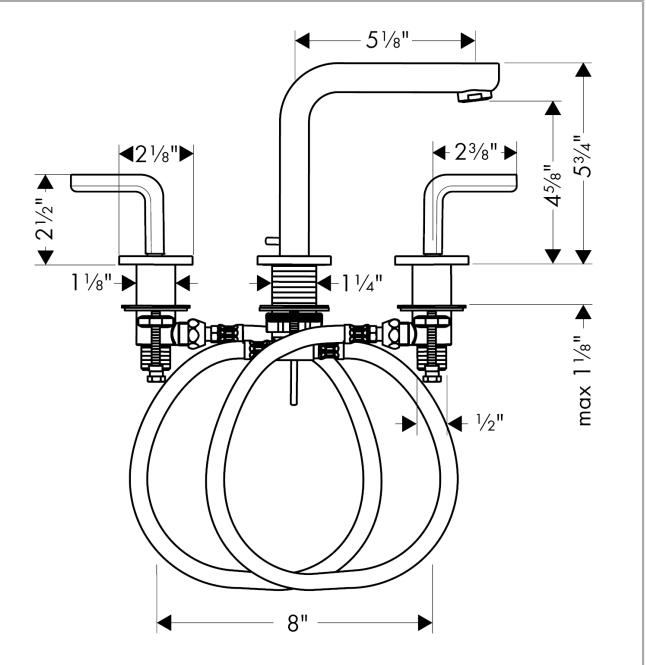

Metris S

Widespread Faucet 100 with Lever Handles and Pop-Up Drain, 0.5 GPM

Finishes : **brushed nickel** Part no. : **31013821**

Description

Features

- Spray modes: Aerated spray
- Flow: 0.5 GPM (1.9 L/Min)
- 90° ceramic valves
- Includes pop-up drain

Item details

List Price \$ 828.00

Technology

Compliance

Product image

Scale drawing

Metris S

Widespread Faucet 100 with Lever Handles and Pop-Up Drain, 0.5 GPM

Finishes : **brushed nickel** Part no. : **31013821**

Exploded drawing

Year of production: >10/19

Metris S**Widespread Faucet 100 with Lever Handles and Pop-Up Drain, 0.5 GPM**Finishes : **brushed nickel** Part no. : **31013821****Spare parts list**

Year of production: >10/19

Pos.	Description	Part no.	Price	PU
1	spout cpl.	97504820	-	1
2	aerator M24x1 (1,9 l/min)	93502820	-	1
3	escutcheon for spout	97505820	-	1
4	pull rod	96657820	-	1
5	fixing set (Ø 32)	13961000	-	1
6	handle for cold water	98827820	-	1
7	stop valve cpl.	97357001	-	1
8	nut	92854000	-	1
9	O-Ring 32x2,5	96364000	-	1
10	O-ring 40x3	92634000	-	1
11	shut off unit right closing	94009000	-	1
12	shut off unit left closing	94008000	-	1
a	handle for hot water	98826820	-	1
b	pop up waste	88509820	-	1
c	O-ring 11x2	98127000	-	1
d	connection hose 18½" M8x0,75 3/8"	96321001	-	1
e	O-ring 7x1,5	98422000	-	1
f	lever collar	97548000	-	1