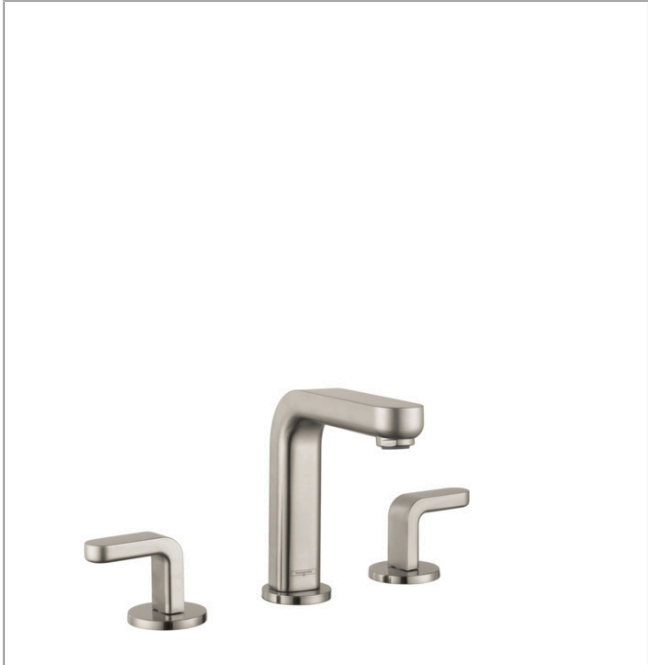

Metris S

Widespread Faucet 100 with Lever Handles and Pop-Up Drain, 0.5 GPM

Finishes : **brushed nickel** Part no. : **31013821**

Description

Features

- Spray modes: Aerated spray
- Flow: 0.5 GPM (1.9 L/Min)
- 90° ceramic valves
- Includes pop-up drain

Item details

List Price \$ 828.00

Technology

Compliance

Product image

Scale drawing

Metris S

Widespread Faucet 100 with Lever Handles and Pop-Up Drain, 0.5 GPM

Finishes : **brushed nickel** Part no. : **31013821**

Exploded drawing

Year of production: >10/19

Metris S**Widespread Faucet 100 with Lever Handles and Pop-Up Drain, 0.5 GPM**Finishes : **brushed nickel** Part no. : **31013821****Spare parts list**

Year of production: >10/19

Pos.	Description	Part no.	Price	PU
1	spout cpl.	97504820	-	1
2	aerator M24x1 (1,9 l/min)	93502820	-	1
3	escutcheon for spout	97505820	-	1
4	pull rod	96657820	-	1
5	fixing set (Ø 32)	13961000	-	1
6	handle for cold water	98827820	-	1
7	stop valve cpl.	97357001	-	1
8	nut	92854000	-	1
9	O-Ring 32x2,5	96364000	-	1
10	O-ring 40x3	92634000	-	1
11	shut off unit right closing	94009000	-	1
12	shut off unit left closing	94008000	-	1
a	handle for hot water	98826820	-	1
b	pop up waste	88509820	-	1
c	O-ring 11x2	98127000	-	1
d	connection hose 18½" M8x0,75 3/8"	96321001	-	1
e	O-ring 7x1,5	98422000	-	1
f	lever collar	97548000	-	1