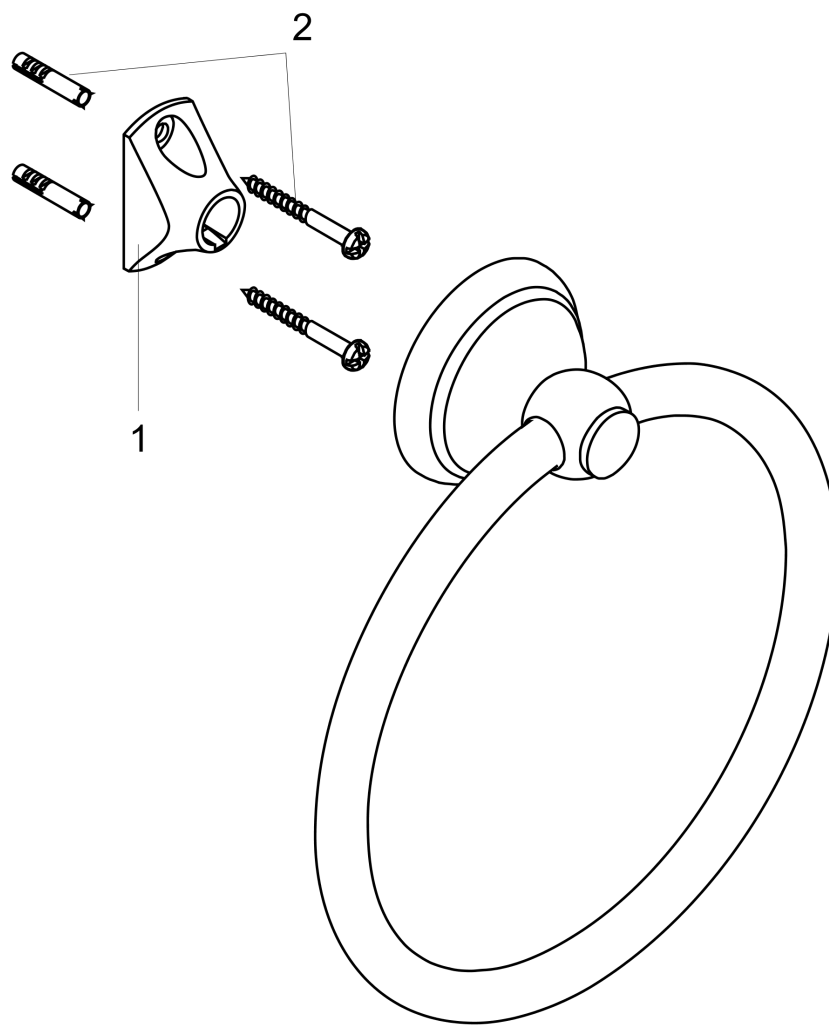

C Accessories

Towel Ring

Finishes : **chrome** Part no. : **06095000**

Description

Features

- Metal holder
- Brass
- Wall-mounted

Item details

List Price \$ 140.00

Product image

Scale drawing

C Accessories

Towel Ring

Finishes : **chrome** Part no. : **06095000**

Exploded drawing

Year of production: >07/04

C Accessories

Towel Ring

Finishes : **chrome** Part no. : **06095000**

Spare parts list

Year of production: >07/04

Pos.	Description	Part no.	Price	PU
1	support element	96341000	-	1
2	mounting set	40915000	-	1