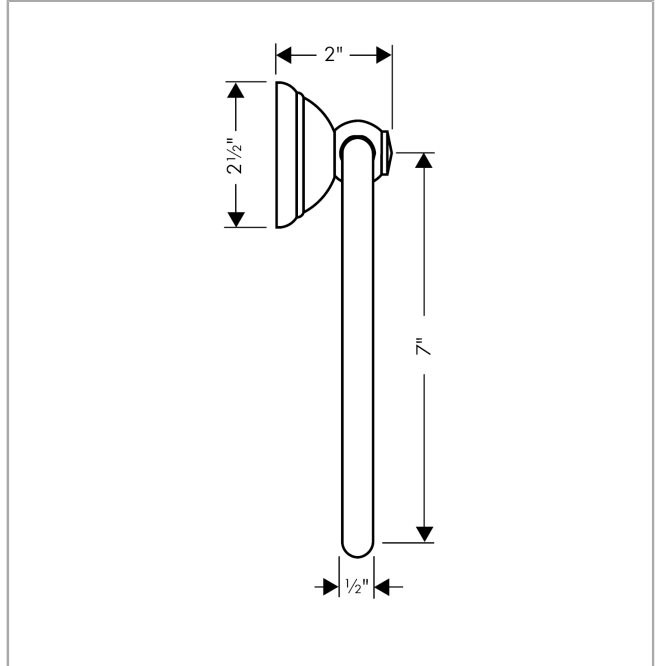

C Accessories

Towel Ring

Finishes : **chrome** Part no. : **06095000**

Description

Features

- Metal holder
- Brass
- Wall-mounted

Item details

List Price \$ 140.00

Product image

Scale drawing

C Accessories

Towel Ring

Finishes : **chrome** Part no. : **06095000**

Exploded drawing

Year of production: >07/04

C Accessories

Towel Ring

Finishes : **chrome** Part no. : **06095000**

Spare parts list

Year of production: >07/04

Pos.	Description	Part no.	Price	PU
1	support element	96341000	-	1
2	mounting set	40915000	-	1