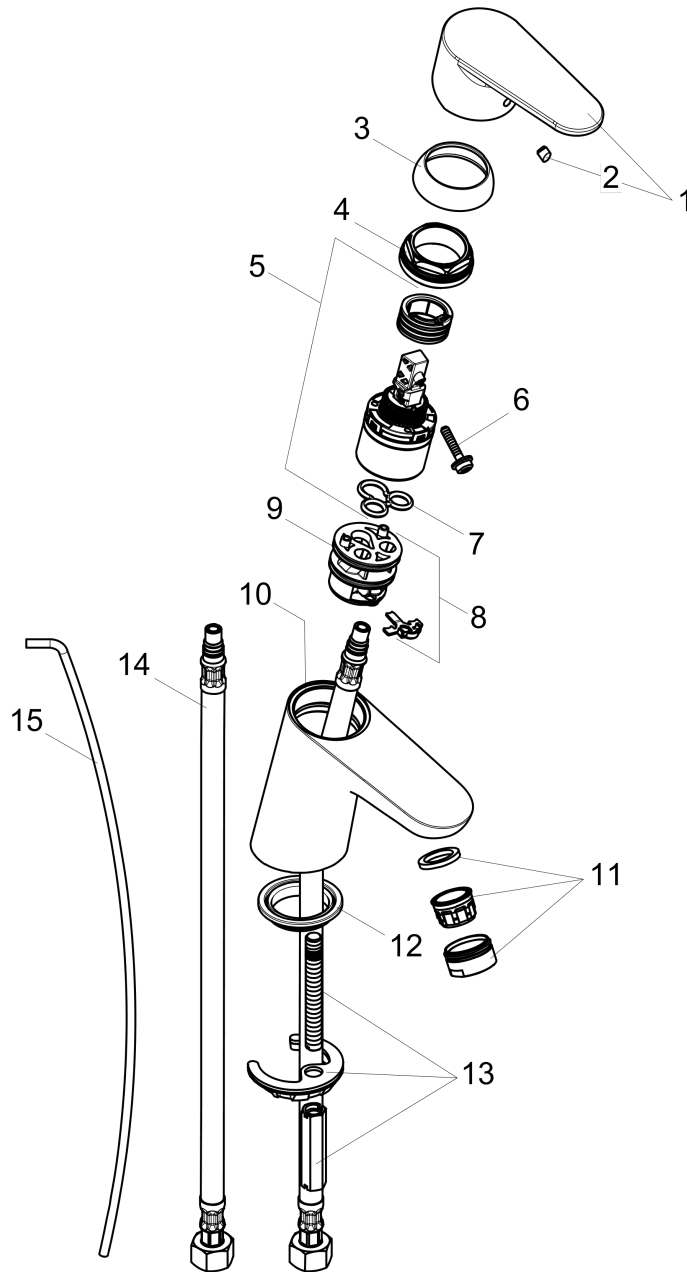

Focus
Single-Hole Faucet 70 with Pop-Up Drain, 1.2 GPM
Finishes : **chrome** Part no. : **04370000**

Exploded drawing

Year of production: >07/16

Focus

Single-Hole Faucet 70 with Pop-Up Drain, 1.2 GPM

Finishes : **chrome** Part no. : **04370000**

Spare parts list

Year of production: >07/16

Pos.	Description	Part no.	Price	PU
1	handle	98532000	-	1
2	screw cover	96338000	-	1
3	flange	97406000	-	1
4	nut	97209000	-	1
5	cartridge, assy	95646001	-	1
6	locking screw for handle	95140000	-	1
7	seal	95008000	-	1
8	adapter for cartridge	98750000	-	1
9	O-Ring 30x2	98186000	-	1
10	O-ring 35x2	92604000	-	1
11	aerator M24x1 (4,5 l/min)	92877000	-	1
12	seal Ø 42	98722000	-	1
13	fixing set	88508000	-	1
14	connection hose 18½" M8x0,75 3/8"	96321001	-	1
15	pull rod	96657000	-	1
a	pop up waste	88509000	-	1
b	escutcheon	06490000	-	1
c	aerator M24x1 (3,5 l/min)	92508000	-	1