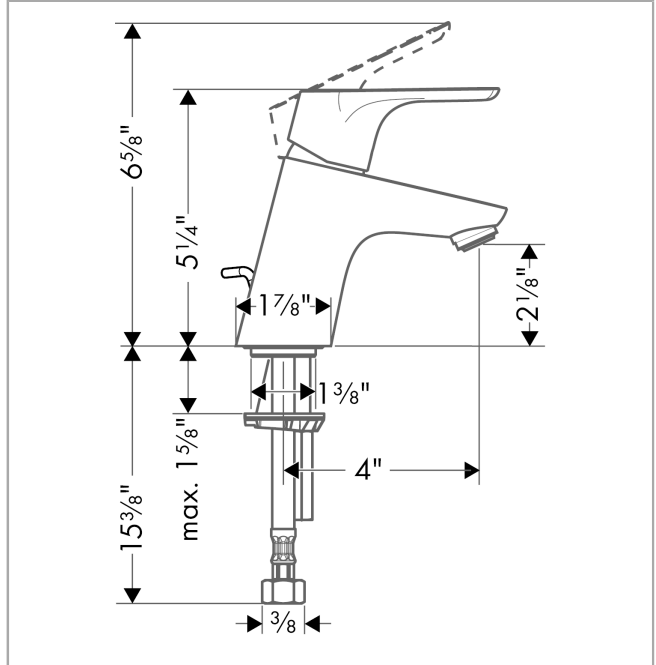

**Focus**

**Single-Hole Faucet 70 with Pop-Up Drain, 1.2 GPM**

Finishes : **chrome** Part no. : **04370000**

**Description**

**Features**

- consists of: Single-handle faucet, Base plate
- Aerated spray
- Flow: 1.2 GPM (4.5 L/Min)
- Ceramic cartridge
- Includes pop-up drain

**Item details**

List Price \$ 215.00

**Technology**

**Compliance**

**Product image**

**Scale drawing**

**Focus**  
**Single-Hole Faucet 70 with Pop-Up Drain, 1.2 GPM**  
 Finishes : **chrome** Part no. : **04370000**

### Single-Hole Faucet 70 with Pop-Up Drain, 1.2 GPM

Finishes : **chrome** Part no. : **04370000**

## Spare parts list

Year of production: >07/16

Pos.	Description	Part no.	Price	PU
1	handle	98532000	-	1
2	screw cover	96338000	-	1
3	flange	97406000	-	1
4	nut	97209000	-	1
5	cartridge, assy	95646001	-	1
6	locking screw for handle	95140000	-	1
7	seal	95008000	-	1
8	adapter for cartridge	98750000	-	1
9	O-Ring 30x2	98186000	-	1
10	O-ring 35x2	92604000	-	1
11	aerator M24x1 (4,5 l/min)	92877000	-	1
12	seal Ø 42	98722000	-	1
13	fixing set	88508000	-	1
14	connection hose 18½" M8x0,75 3/8"	96321001	-	1
15	pull rod	96657000	-	1
a	pop up waste	88509000	-	1
b	escutcheon	06490000	-	1
c	aerator M24x1 (3,5 l/min)	92508000	-	1