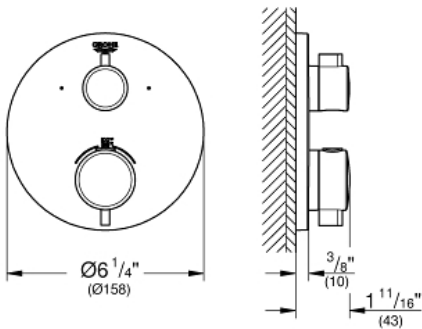

GROHTHERM  
Dual Function 2-Handle  
Thermostatic Trim

MODEL # 24133000

Pure Freude  
an Wasser

GROHE

**Product Description:**

**GROHTHERM**

**Dual Function 2-Handle Thermostatic Trim**

**Standard Specification:**

- Required rough-in-set sold separately (GROHE Rapido SmartBox 35 601 000)
- **GROHE TurboStat** Compact cartridge with wax thermoelement
- **GROHE StarLight** chrome finish
- Wall trim plate with GROHE QuickFix (Concealing mounting screws)
- Metal trim angle adjustable up to 6°
- Thermostatic temperature control with SafeStop at 100° F/38°C
- GROHE SafeStop Plus temperature limiter at 115° F/46° C
- GROHE AquaDimmer, integrated shut off/diverter valve
- Optional Aquadimmer stop ring for shared function (14 060 000)

**Applicable Codes & Standards:**

- Energy Policy Act of 1992
- ASME A112.18.1/CSA B125.1
- ICC/ANSI A117.1
- LOGO CEC

**Color:**

- 24133000 StarLight Chrome