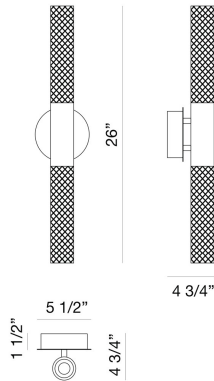

CROSSLEY, 2 LT WALL SCONCE

PRODUCT DETAILS

No.	:	39311-016
Product Color	:	CHROME
Shade / Accent Colour	:	CHROME
Width	:	5.5"
Height	:	26.5"
Ext	:	4.5"
Weight	:	5.5lbs

LIGHT SOURCE DETAILS

Light Source Type	:	INTEGRATED LED
Input Voltage	:	120V
Bulb Voltage	:	25.6V
Socket Type	:	LED
Total Wattage	:	13.5W
Total Lumen	:	1210lm
Kelvin	:	3000K
CRI	:	90
Dimmable	:	Yes

Options Available

ITEM NO.	FINISH	SHADE
39311-016	CHROME	CHROME

TECHNICAL DETAILS

Canopy / Backplate Height	:	1.5"
Canopy / Backplate Dia.	:	5.5"

PROJECT INFORMATION

 Job Name: Date: Type:

 Comments: