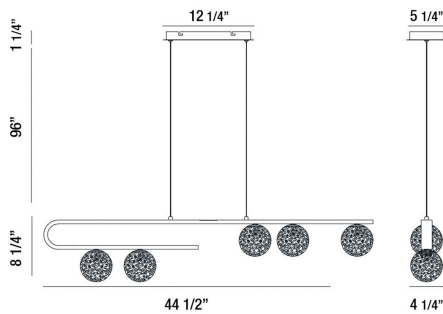

## PHILLIMORE, 44" LINEAR CHANDELIER

### PRODUCT DETAILS

No.	:	37351-014
Product Color	:	BRUSHED GOLD
Product Material	:	METAL
Shade / Accent Colour	:	CLEAR
Shade / Accent Material	:	GLASS
Length	:	44.5"
Width	:	4.25"
Height	:	8.25"
Overall Height	:	105.5"

### TECHNICAL DETAILS

Hanging Support Type	:	AIRCRAFT CABLE
Hanging Support Length	:	96"
Canopy / Backplate Length	:	12.25"
Canopy / Backplate Height	:	1.25"
Canopy / Backplate Width	:	5.25"
Approval	:	
Title 24	:	Yes