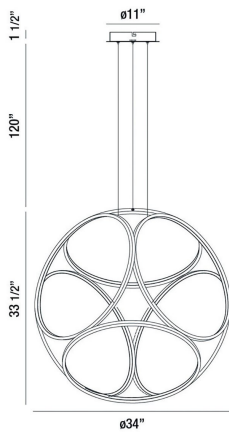

GLENVIEW, 34" PENDANT

PRODUCT DETAILS

No.	:	37104-023
Product Color	:	GOLD
Product Material	:	METAL
Shade / Accent Colour	:	WHITE
Shade / Accent Material	:	ACRYLIC
Diameter	:	34"
Height	:	33.5"
Overall Height	:	155"
Weight	:	7lbs

LIGHT SOURCE DETAILS

Light Source Type	:	INTEGRATED LED
Input Voltage	:	120V
Bulb Voltage	:	24~36V
Socket Type	:	LED
Total Wattage	:	70W
Total Lumen	:	3500lm
Kelvin	:	3000K
CRI	:	>80
Dimmable	:	Yes

Options Available

ITEM NO.	FINISH	SHADE
37104-016	CHROME	WHITE
37104-023	GOLD	WHITE

TECHNICAL DETAILS

Hanging Support Type	:	WIRE
Hanging Support Length	:	120"
Canopy / Backplate Height	:	1.5"
Canopy / Backplate Dia.	:	11"
Location	:	DRY
Title 24	:	Yes