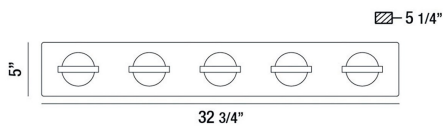

RYDER, 33" BATHBAR

PRODUCT DETAILS

No.	:	37071-028
Product Color	:	GOLD
Product Material	:	METAL
Shade / Accent Colour	:	CLEAR
Shade / Accent Material	:	GLASS
Width	:	32.75"
Height	:	5"
Ext	:	5.25"
Weight	:	11.6lbs

ITEM NO.	FINISH	SHADE
37071-011	CHROME	CLEAR
37071-028	GOLD	CLEAR

TECHNICAL DETAILS

Canopy / Backplate Length	:	5"
Canopy / Backplate Height	:	1.25"
Canopy / Backplate Width	:	32.75"
Location	:	DAMP
Approval	:	
Title 24	:	Yes