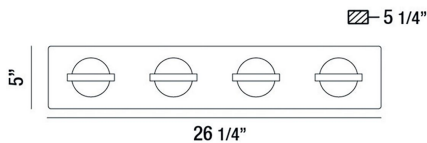

RYDER, 27" BATHBAR

PRODUCT DETAILS

No.	:	37070-021
Product Color	:	GOLD
Product Material	:	METAL
Shade / Accent Colour	:	CLEAR
Shade / Accent Material	:	GLASS
Width	:	26.25"
Height	:	5"
Ext	:	5.25"
Weight	:	8.8lbs

ITEM NO.	FINISH	SHADE
37070-014	CHROME	CLEAR
37070-021	GOLD	CLEAR

TECHNICAL DETAILS

Canopy / Backplate Length	:	5"
Canopy / Backplate Height	:	1.25"
Canopy / Backplate Width	:	26.25"
Location	:	DAMP
Approval	:	
Title 24	:	Yes