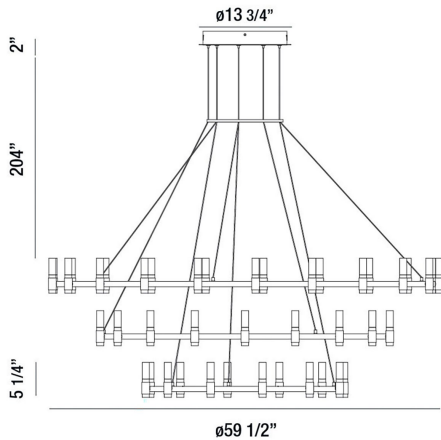

## ALBANY, 60" 3-TIER ROUND CHANDELIER

### PRODUCT DETAILS

No.	:	37046-019
Product Color	:	DEEP BLACK/BRASS
Product Material	:	METAL
Shade / Accent Material	:	ACRYLIC
Diameter	:	59.5"
Height	:	5.25"
Overall Height	:	211.25"
Weight	:	40.3lbs

### TECHNICAL DETAILS

Hanging Support Type	:	WIRE
Hanging Support Length	:	204"
Canopy / Backplate Height	:	2"
Canopy / Backplate Dia.	:	13.75"
Location	:	DRY
Title 24	:	Yes