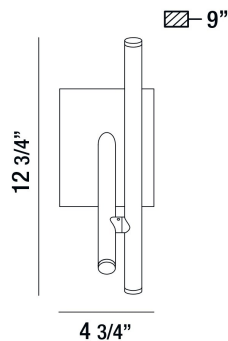

CROSSROADS, WALL MOUNT

PRODUCT DETAILS

No.	:	36252-039
Product Color	:	ANTIQUE BRASS
Product Material	:	METAL
Shade / Accent Colour	:	FROSTED
Shade / Accent Material	:	ACRYLIC
Width	:	4.75"
Height	:	12.75"
Ext	:	9"
Weight	:	1.8lbs

LIGHT SOURCE DETAILS

Light Source Type	:	INTEGRATED LED
Input Voltage	:	120V
Bulb Voltage	:	120V
Total Wattage	:	3W
Total Lumen	:	240lm
Kelvin	:	3000K
CRI	:	90+
Dimmable	:	No

Options Available

ITEM NO.	FINISH	SHADE
36252-015	BLACK	FROSTED
36252-022	SATIN NICKEL	FROSTED
36252-039	ANTIQUE BRASS	FROSTED

TECHNICAL DETAILS

Canopy / Backplate Length	:	4.75"
Canopy / Backplate Height	:	1.25"
Canopy / Backplate Width	:	5.875"
Mounting	:	Up or Down
Location	:	DRY
Approval	:	

PROJECT INFORMATION

Job Name: Date: Type: