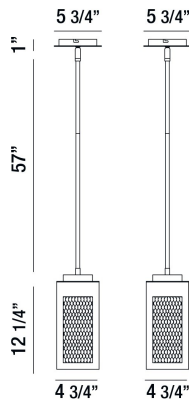

COOP, 5" RECTANGULAR PENDANT

PRODUCT DETAILS

No.	:	35928-010
Product Color	:	SAND BLACK
Product Material	:	METAL
Shade / Accent Colour	:	GOLD
Shade / Accent Material	:	WIRE MESH
Length	:	4.75"
Width	:	4.75"
Height	:	12.25"
Overall Height	:	70.25"
Weight	:	6.8lbs

LIGHT SOURCE DETAILS

Light Source Type	:	INTEGRATED LED
Input Voltage	:	120V
Bulb Voltage	:	120V
Total Wattage	:	10W
Total Lumen	:	800lm
Kelvin	:	3000K
CRI	:	90+
Dimmable	:	Yes

Options Available

ITEM NO.	FINISH	SHADE
35928-010	SAND BLACK	GOLD

TECHNICAL DETAILS

Hanging Support Type	:	ROD
Hanging Support Length	:	57"
Rods Included	:	3"+6"+12"+18"+18"
Canopy / Backplate Length	:	5.75"
Canopy / Backplate Height	:	1"
Canopy / Backplate Width	:	5.75"
Location	:	DRY
Approval	:	