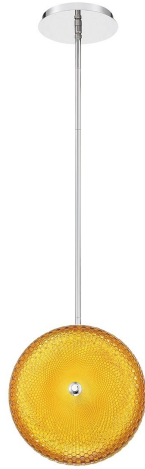

CALEDONIA, 13" ROUND PENDANT

PRODUCT DETAILS

No.	:	35914-044
Product Color	:	CHROME
Product Material	:	METAL
Shade / Accent Colour	:	YELLOW
Shade / Accent Material	:	HONEYCOMB GLASS
Length	:	12.5"
Width	:	8.5"
Height	:	70.75"
Weight	:	14.1lbs

LIGHT SOURCE DETAILS

Light Source Type	:	INTEGRATED LED
Input Voltage	:	120V
Bulb Voltage	:	24V
Total Wattage	:	13W
Total Lumen	:	1040lm
Kelvin	:	4000K
CRI	:	80+
Dimmable	:	Yes

Options Available

ITEM NO.	FINISH	SHADE
35914-013	CHROME	CLEAR
35914-020	CHROME	PINK
35914-037	CHROME	BLUE
35914-044	CHROME	YELLOW
35914-051	CHROME	ORANGE

TECHNICAL DETAILS

Hanging Support Type	:	ROD
Hanging Support Length	:	57"
Rods Included	:	3"+6"+12"+18"+18"
Canopy / Backplate Height	:	1.25"
Canopy / Backplate Dia.	:	6.75"
Location	:	DRY
Approval	:	

PROJECT INFORMATION