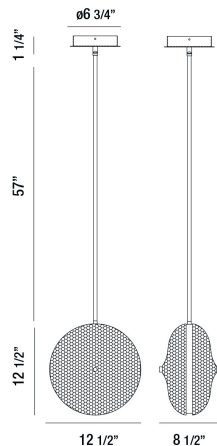

CALEDONIA, 13" ROUND PENDANT

PRODUCT DETAILS

No.	:	35914-044
Product Color	:	CHROME
Product Material	:	METAL
Shade / Accent Colour	:	YELLOW
Shade / Accent Material	:	HONEYCOMB GLASS
Length	:	12.5"
Width	:	8.5"
Height	:	70.75"
Weight	:	14.1lbs

LIGHT SOURCE DETAILS

Light Source Type	:	INTEGRATED LED
Input Voltage	:	120V
Bulb Voltage	:	24V
Total Wattage	:	13W
Total Lumen	:	1040lm
Kelvin	:	4000K
CRI	:	80+
Dimmable	:	Yes

Options Available

ITEM NO.	FINISH	SHADE
35914-013	CHROME	CLEAR
35914-020	CHROME	PINK
35914-037	CHROME	BLUE
35914-044	CHROME	YELLOW
35914-051	CHROME	ORANGE

TECHNICAL DETAILS

Hanging Support Type	:	ROD
Hanging Support Length	:	57"
Rods Included	:	3"+6"+12"+18"+18"
Canopy / Backplate Height	:	1.25"
Canopy / Backplate Dia.	:	6.75"
Location	:	DRY
Approval	:	

PROJECT INFORMATION