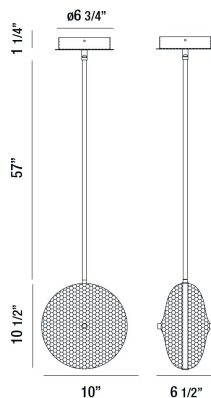

### PRODUCT DETAILS

No.	:	35913-047
Product Color	:	CHROME
Product Material	:	METAL
Shade / Accent Colour	:	YELLOW
Shade / Accent Material	:	HONEYCOMB GLASS
Length	:	10"
Width	:	6.5"
Height	:	68.25"
Weight	:	10.5lbs

### TECHNICAL DETAILS

Hanging Support Type	:	ROD
Hanging Support Length	:	57"
Rods Included	:	3"+6"+12"+18"+18"
Canopy / Backplate Height	:	1.25"
Canopy / Backplate Dia.	:	6.75"
Location	:	DRY
Approval	:	