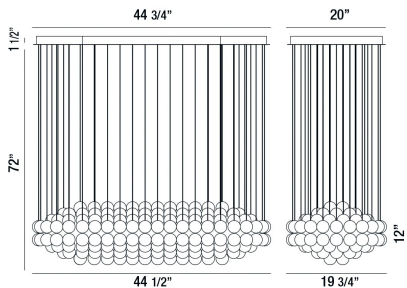

RIVERDALE, 45" OVAL CHANDELIER

PRODUCT DETAILS

No.	:	35908-012
Product Color	:	CHROME
Product Material	:	METAL
Shade / Accent Colour	:	CLEAR
Shade / Accent Material	:	HAND MADE GLASS
Length	:	44.5"
Width	:	19.75"
Height	:	12"
Overall Height	:	85.5"
Weight	:	99.6lbs

Options Available

ITEM NO.	FINISH	SHADE
35908-012	CHROME	CLEAR

TECHNICAL DETAILS

Hanging Support Type	:	WIRE
Hanging Support Length	:	72"
Canopy / Backplate Length	:	44.75"
Canopy / Backplate Height	:	1.5"
Canopy / Backplate Width	:	20"
Location	:	DRY
Approval	:	