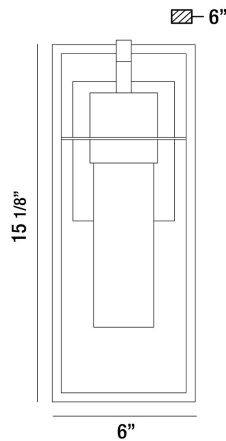

35890, SMALL OUTDOOR WALLMOUNT

PRODUCT DETAILS

No.	:	35890-010
Product Color	:	BLACK
Shade / Accent Colour	:	CLEAR
Width	:	6"
Height	:	15.125"
Ext	:	6.125"
Weight	:	2.4lbs

LIGHT SOURCE DETAILS

Light Source Type	:	INTEGRATED LED
Input Voltage	:	120V
Bulb Voltage	:	120V
Socket Type	:	LED
Total Wattage	:	6W
Total Lumen	:	360lm
Kelvin	:	3000K
CRI	:	90
Dimmable	:	Yes

Options Available

ITEM NO.	FINISH	SHADE
35890-010	BLACK	CLEAR

TECHNICAL DETAILS

Canopy / Backplate Length	:	15.125"
Canopy / Backplate Height	:	15.125"
Canopy / Backplate Width	:	6"
IP Rating	:	44
Location	:	WET
Approval	:	
Title 24	:	Yes