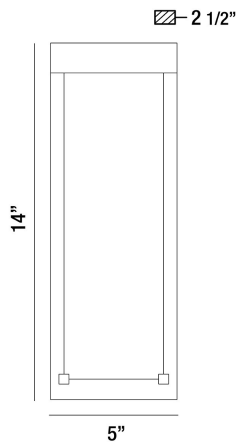

35887, SMALL OUTDOOR LED SURFACE MOUNT

PRODUCT DETAILS

No.	:	35887-010
Product Color	:	BLACK
Shade / Accent Colour	:	CLEAR SEEDED CRYSTAL GLASS
Width	:	5"
Height	:	14"
Ext	:	2.625"
Weight	:	2.4lbs

LIGHT SOURCE DETAILS

Light Source Type	:	INTEGRATED LED
Input Voltage	:	120V
Bulb Voltage	:	120V
Socket Type	:	LED
Total Wattage	:	6W
Total Lumen	:	400lm
Kelvin	:	3000K
CRI	:	90
Dimmable	:	Yes

Options Available

ITEM NO.	FINISH	SHADE
35887-010	BLACK	CLEAR SEEDED CRYSTAL GLASS
35887-027	BRUSHED SILVER	CLEAR SEEDED CRYSTAL GLASS

TECHNICAL DETAILS

Canopy / Backplate Length	:	14"
Canopy / Backplate Height	:	14"
Canopy / Backplate Width	:	5"
IP Rating	:	44
Location	:	WET
Approval	:	
Title 24	:	Yes

PROJECT INFORMATION

 Job Name: Date: Type: