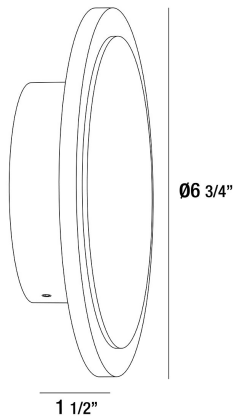

### PRODUCT DETAILS

No.	:	35855-019
Product Color	:	GRAPHITE GREY
Diameter	:	6.75"
Ext	:	1.5"
Weight	:	1.6lbs

### TECHNICAL DETAILS

Canopy / Backplate Dia.	:	4.75"
Driver	:	ROYALUX
IP Rating	:	65
Location	:	WET
Approval	:	
Title 24	:	Yes