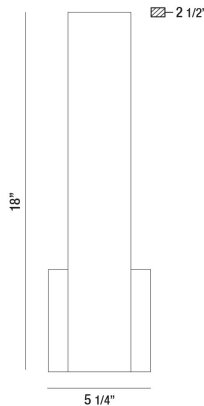

ANNETTE, WALL MOUNT

PRODUCT DETAILS

No.	:	35703-044
Product Color	:	GOLD
Product Material	:	METAL
Shade / Accent Colour	:	WHITE
Shade / Accent Material	:	ACRYLIC
Width	:	5.25"
Height	:	18"
Ext	:	2.5"
Weight	:	2lbs

LIGHT SOURCE DETAILS

Light Source Type	:	INTEGRATED LED
Input Voltage	:	120V
Bulb Voltage	:	120V
Total Wattage	:	18W
Total Lumen	:	1320lm
Kelvin	:	3000K
CRI	:	90+
Dimmable	:	Yes

Options Available

ITEM NO.	FINISH	SHADE
35703-013	WHITE	WHITE
35703-020	BLACK	WHITE
35703-037	CHAMPAGNE	WHITE
35703-044	GOLD	WHITE
35703-051	ALUMINUM	WHITE

TECHNICAL DETAILS

Canopy / Backplate Length	:	5.25"
Canopy / Backplate Height	:	0.25"
Canopy / Backplate Width	:	5.25"
Mounting	:	Up
Location	:	DRY
Approval	:	

PROJECT INFORMATION

Job Name: Date: Type:

Comments: