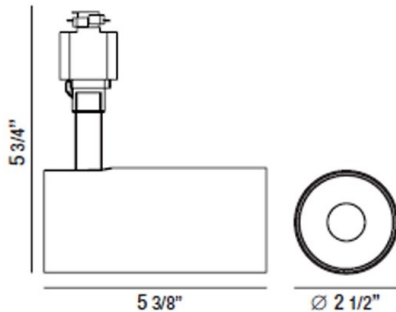

35456, LED 15W TRACK HEAD

PRODUCT DETAILS

No.	:	35456-35-01
Product Color	:	BLACK
Length	:	5.375"
Diameter	:	2.5"
Height	:	5.75"
Weight	:	1lbs

LIGHT SOURCE DETAILS

Light Source Type	:	INTEGRATED LED
Input Voltage	:	120V
Bulb Voltage	:	120V
Socket Type	:	LED
Total Wattage	:	15W
Total Lumen	:	1380lm
Kelvin	:	3500K
CRI	:	90
Dimmable	:	Yes

Options Available

ITEM NO.	FINISH	SHADE
35456-35-01	BLACK	
35456-35-02	WHITE	

TECHNICAL DETAILS

Title 24	:	Yes
Beam Angle	:	30

PROJECT INFORMATION

 Job Name: Date: Type:

 Comments: