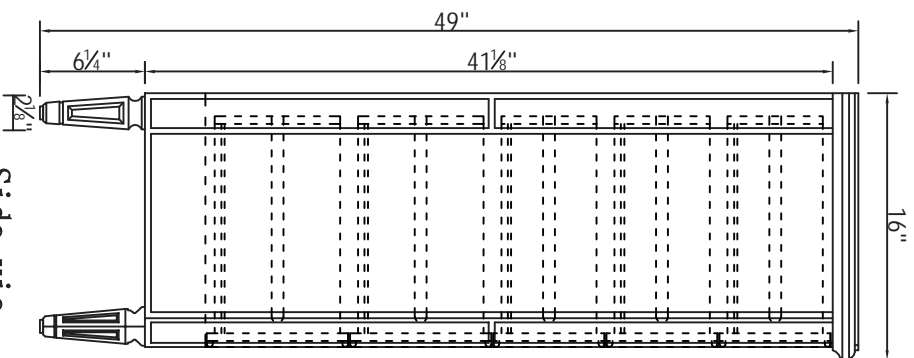

Front view

Side view

Top view

Drawer Interior Size

KD leg orientation diagram

DWG. NO.

MODEL NO:

MF6-1026S