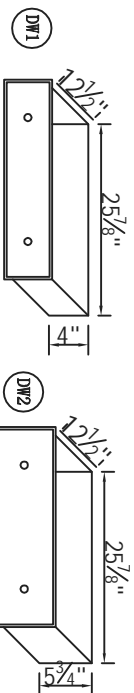

Front view

Side view

Top view

Drawer Interior Size

KD leg orientation diagram

DWG. NO.

MODEL NO:

MF6-1026S