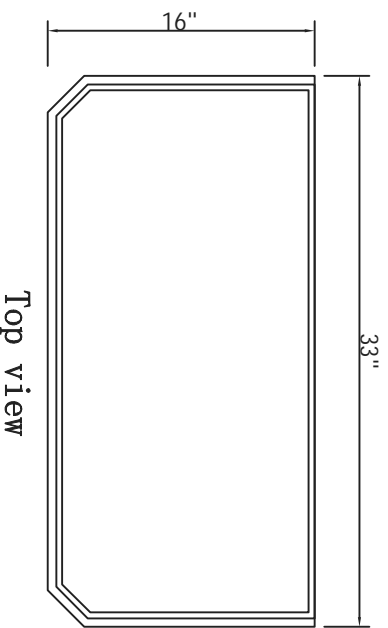

Front view

Side view

Top view

Drawer Interior Size

KD leg orientation diagram

DWG. NO.

MODEL NO:

MF6-1026S