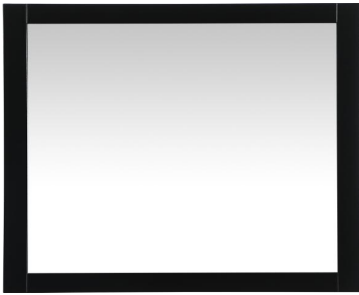

PRODUCT SPECIFICATION SHEET

Aqua COLLECTION

Wood frame Rectangle Mirror 42 inch Blue finish

Item No:VM24236BL
(Blue)

Item No:VM24236BK
(Black)

Item No:VM24236WH
(White)

Item No:VM24236GR
(Grey)

Available Finishes

Dimensions

length	42
width	1
height	36
product weight	32.2

Specifications

Finish	4 Finishes
mount type	wall mounted
shape	rectangle
orientation	horizontal and vertical
framed	yes
frame material details	Wood and MDF
power source	none
magnifying	none
storage included	no
installation hardware included	no
Warranty	1 Year Limited
Shipment Type	Small Parcel