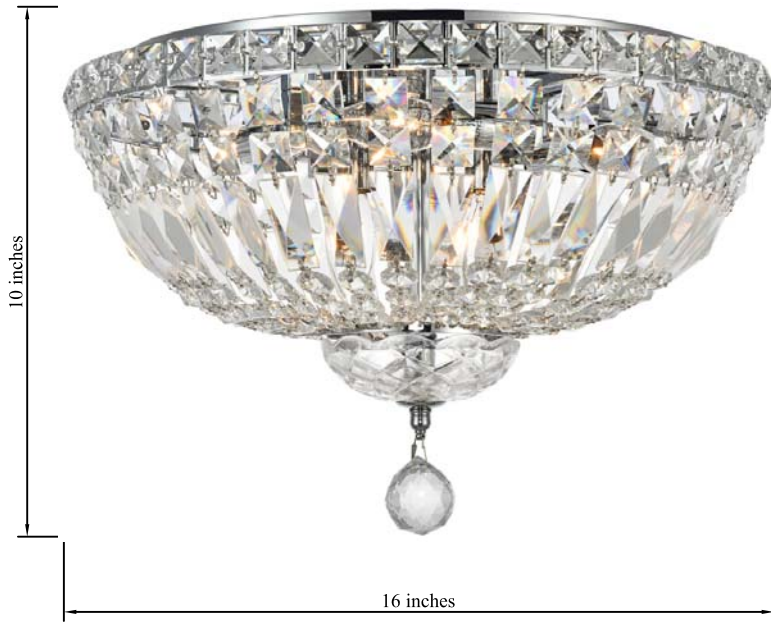

## TRANQUIL COLLECTION

Tranquil 8-Light Chrome Flush Mount Clear Crystal

Chrome  
Item No:V2528F16C

Gold  
Item No:V2528F16G

Black  
Item No:V2528F16BK

### Dimensions

Canopy Size(in)	D13.8"H0.98"
Chain/Rod Length	N/A
Length	N/A
Width	16"
Height	10"
Maximum Height	N/A

### Specifications

Finish	3 Finishes
Material	Iron / Glass / Crystal
Crystal Color	Clear
Type	Flush Mount
Hanging Device	N/A
Voltage	110-125V
Dimmable	YES
Warranty	1 Year Limited
Shipment Type	Small Parcel