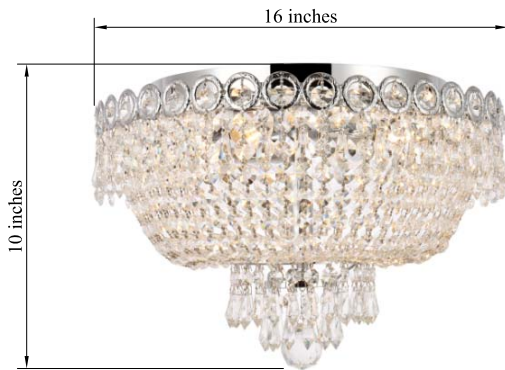

PRODUCT SPECIFICATION SHEET

CENTURY COLLECTION

Century 4-Light Chrome Flush Mount Clear Crystal

Chrome
Item No: V1900F16C

Gold
Item No: V1900F16G

Dimensions

Canopy Size(in)	D11.81"H.98"
Chain/Rod Length	N/A
Length	N/A
Width	16"
Height	10"
Maximum Height	N/A

Specifications

Finish	2 Finishes
Material	Iron / Crystal
Crystal Color	Clear
Type	Flush Mount
Hanging Device	N/A
Voltage	110-125V
Dimmable	YES
Warranty	1 Year Limited
Shipment Type	Small Parcel

Bulb / Socket

Socket Type	E12
Number of Lights	4
Wattage/Bulb	40W
Included	No

Installation

Indoor/Outdoor	Indoor
Dry/Wet/Damp	Dry
Weight	16 LBS
Wire Length	11.81"
Safety Rating	UL Listed

Available Finishes

The Collection is composed of Chandeliers, Pendants, Wall Sconces and Flush Mounts