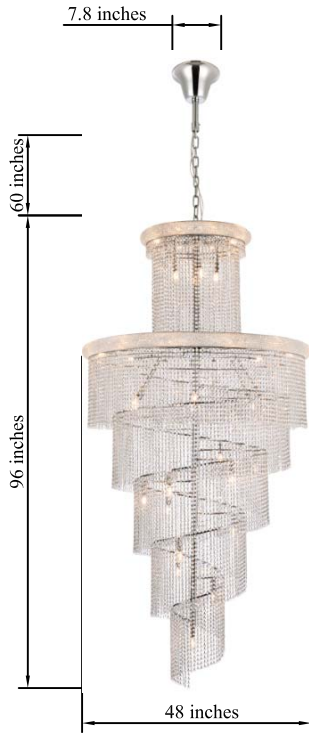

## SPIRAL COLLECTION

Spiral (41)-Light Chrome Pendant Clear Crystal

Chrome  
Item No: V1800SR48C

Gold  
Item No: V1800SR48G

### Dimensions

Canopy Size(in)	D7.8"H5.7"
Chain/Rod Length	60"
Length	N/A
Width	48"
Height	96"
Maximum Height	156"

### Specifications

Finish	2 Finishes
Material	Iron /Crystal
Crystal/Glass Color	Clear
Type	Pendant
Hanging Device	Chain
Voltage	110-125V
Dimmable	YES
Warranty	1 Year Limited
Shipment Type	LTL

### Bulb / Socket

Socket Type	E12
Number of Lights	41
Wattage/Bulb	40W
Included	No