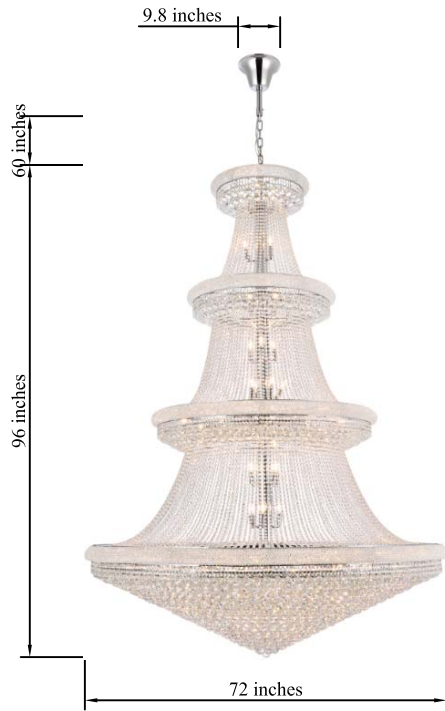

PRODUCT SPECIFICATION SHEET

PRIMO COLLECTION

Primo (66)-Light Chrome Pendant Clear Crystal

Chrome
Item No: V1800G72C

Gold
Item No: V1800G72G

Available Finishes

The Collection is composed of Chandeliers,
Table Lamps, Pendants
Wall Sconces and Flush Mounts

Dimensions

Canopy Size(in)	D9.8"H6"
Chain/Rod Length	60"
Length	N/A
Width	72"
Height	96"
Maximum Height	156"

Specifications

Finish	2 Finishes
Material	Iron / Crystal
Crystal/Glass Color	Clear
Type	Pendant
Hanging Device	Chain
Voltage	110-125V
Dimmable	YES
Warranty	1 Year Limited
Shipment Type	LTL

Bulb / Socket

Socket Type	E12
Number of Lights	66
Wattage/Bulb	40W
Included	No

Installation

Indoor/Outdoor	Indoor
Dry/Wet/Damp	Dry
Weight	538 LBS
Wire Length	144"
Safety Rating	UL Listed