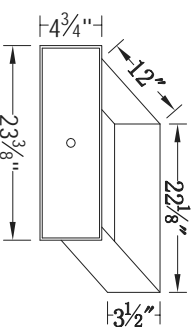

Silver finish  
Mirror

Front view

Side view

Beveled edge mirror

Top view

- Silver finish
- Clear mirror

DWG. NO.:

MODEL NO.: MF6-1034

ALTERATIONS

1	
2	
3	
4	

FOR PROPOSAL ONLY ALL DIMENSIONS TO BE VERIFIED

SCALE:

DWG. BY:

CHECKED BY:

DATE: 10/04/2016

PROJECT: