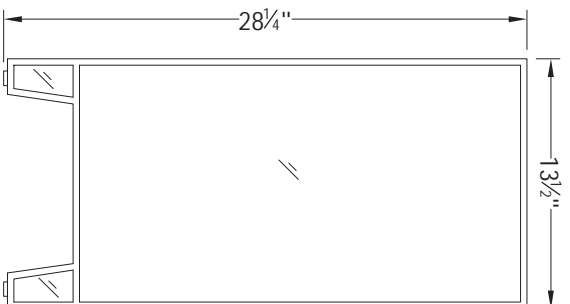

Silver finish  
Mirror

Front view

Side view

Beveled edge mirror

Top view

- Silver finish
- Clear mirror

DWG. NO.:

MODEL NO.: MF6-1034

ALTERATIONS

1	
2	
3	
4	

FOR PROPOSAL ONLY ALL DIMENSIONS TO BE VERIFIED

SCALE:

DWG. BY:

CHECKED BY:

DATE: 10/04/2016

PROJECT: