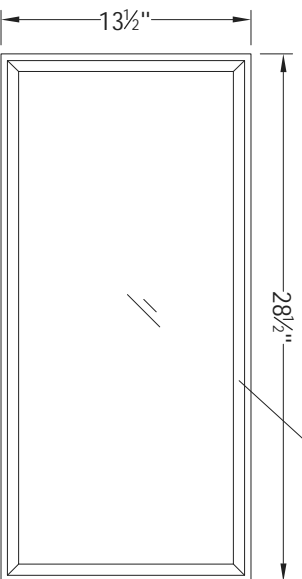

Silver finish  
Mirror

Front view

Side view

Beveled edge mirror

Top view

- Silver finish
- Clear mirror

DWG. NO.:

MODEL NO.: MF6-1034

ALTERATIONS

1	
2	
3	
4	

FOR PROPOSAL ONLY ALL DIMENSIONS TO BE VERIFIED

SCALE:

DWG. BY:

CHECKED BY:

DATE: 10/04/2016

PROJECT: