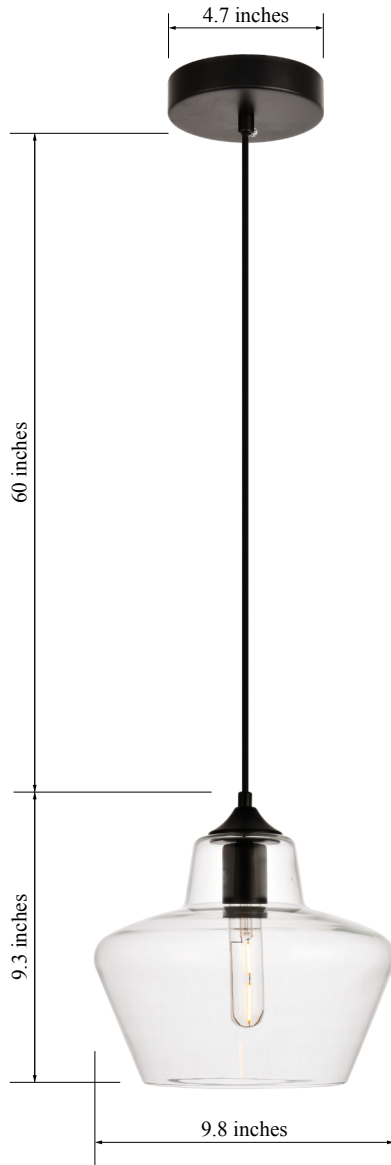

PRODUCT SPECIFICATION SHEET

COLLECTION

1-Light Pendant lamp Clear Glass

Black
Item No:LDPD2118

Dimensions

Canopy Size(in)	D4.7"H1"
Chain/Rod Length	60"
Length	N/A
Width	9.8"
Height	9.3"
Maximum Height	69.3"

Specifications

Finish	1 Finishes
Material	Iron / Glass
Glass Color	Clear
Type	Pendant lamp
Hanging Device	Cord
Voltage	110-125V
Dimmable	Yes
Warranty	1 Year Limited
Shipment Type	Small Parcel

Bulb / Socket

Socket Type	E26
Number of Lights	1
Wattage/Bulb	40W
Included	No

Installation

Indoor/Outdoor	Indoor
Dry/Wet/Damp	Dry
Weight	2.5 LBS
Wire Length	60"
Safety Rating	ETL Listed

Available Finishes