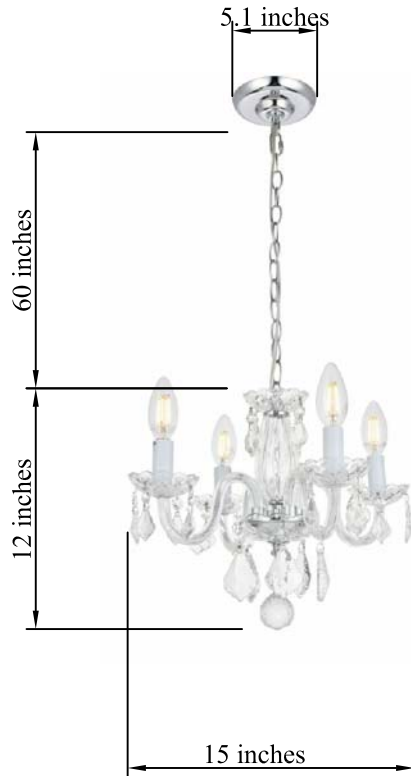

## ROCOCO COLLECTION

ROCOCO 4-Light Chrome Pendant Clear Royal Cut Crystal

Chrome  
Item No:7804D15C

Gold  
Item No:7804D15G

### Dimensions

Canopy Size(in)	D5.1"H1.2"
Chain/Rod Length	60"
Length	N/A
Width	15"
Height	12"
Maximum Height	72"

### Specifications

Finish	2 Finishes
Material	Iron / Glass / Crystal
Crystal / Glass Color	Clear
Type	Pendant
Hanging Device	Chain
Voltage	110-125V
Dimmable	No
Warranty	1 Year Limited
Shipment Type	Small Parcel