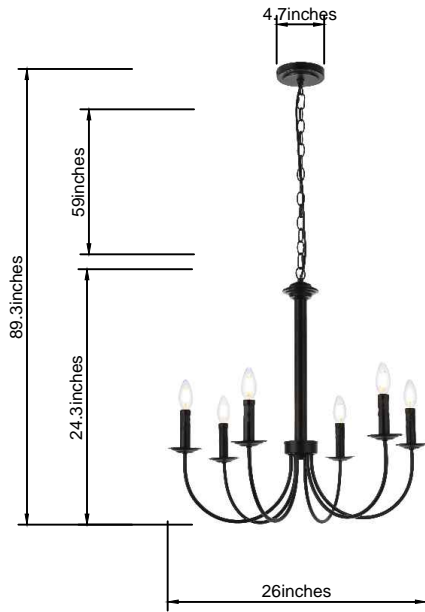

### BRIELLE 6-Light Black Pendant Lamp

Black  
Item No:LD7040D26BK

Weathered Dove  
Item No:LD7040D26WD

Available Finishes

#### Dimensions

Canopy Size(in)	ø 4.7" H1.0"
Chain/Rod Length	59"
Length	N/A
Width	ø 26"
Height	24.3"
Maximum Height	89.3"

#### Specifications

Finish	2 Finishes
Material	Metal
Glass Color	N/A
Type	Pendant Lamp
Hanging Device	Chain
Voltage	110-125V
Dimmable	No
Warranty	1Year Limited
Shipment Type	Small Parcel

#### Bulb / Socket

Socket Type	E12
Number of Lights	6
Wattage/Bulb	240W
Included	No