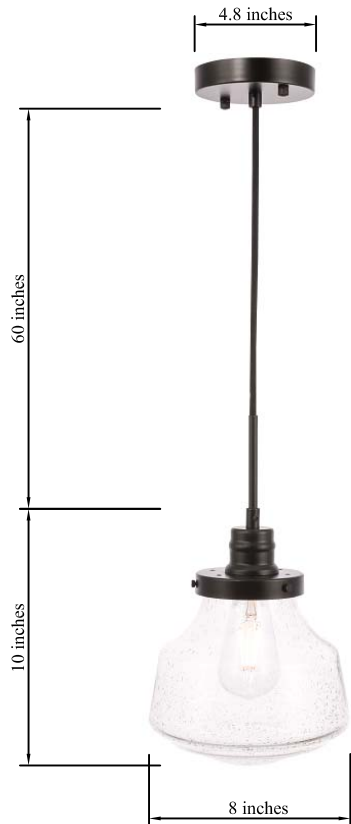

PRODUCT SPECIFICATION SHEET

LYLE COLLECTION

LYLE 1-Light Black Pendant Clear Bubble Glass

Black
Item No:LD6252BK

Chrome
Item No:LD6253C

Brass
Item No:LD6254BR

Available Finishes

Dimensions

Canopy Size(in)	D4.8"*H1"
Chain/Rod Length	N/A
Length	N/A
Width	8"
Height	10"
Maximum Height	70"

Specifications

Finish	3 Finishes
Material	Iron / Glass
Glass Color	Clear Bubble
Type	Pendant
Hanging Device	Cord
Voltage	110-125V
Dimmable	Yes
Warranty	1 Year Limited
Shipment Type	Small Parcel

Bulb / Socket

Socket Type	E26
Number of Lights	1
Wattage/Bulb	40W
Included	No

Installation

Indoor/Outdoor	Indoor
Dry/Wet/Damp	Dry
Weight	2.9 LBS
Wire Length	59"
Safety Rating	ETL Listed