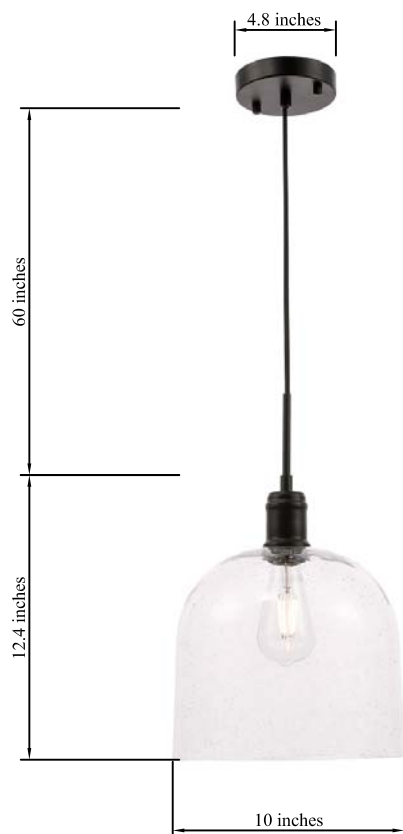

## GABE COLLECTION

GABE 1-Light Black Pendant Clear Bubble Glass

Black  
Item No:LD6213BK

Chrome  
Item No:LD6214C

Brass  
Item No:LD6215BR

Available Finishes

### Dimensions

Canopy Size(in)	D4.8"*H1"
Chain/Rod Length	N/A
Length	N/A
Width	10"
Height	12.4"
Maximum Height	72"

### Specifications

Finish	3 Finishes
Material	Iron / Glass
Glass Color	Clear Bubble
Type	Pendant
Hanging Device	Cord
Voltage	110-125V
Dimmable	Yes
Warranty	1 Year Limited
Shipment Type	Small Parcel

### Bulb / Socket

Socket Type	E26
Number of Lights	1
Wattage/Bulb	40W
Included	No