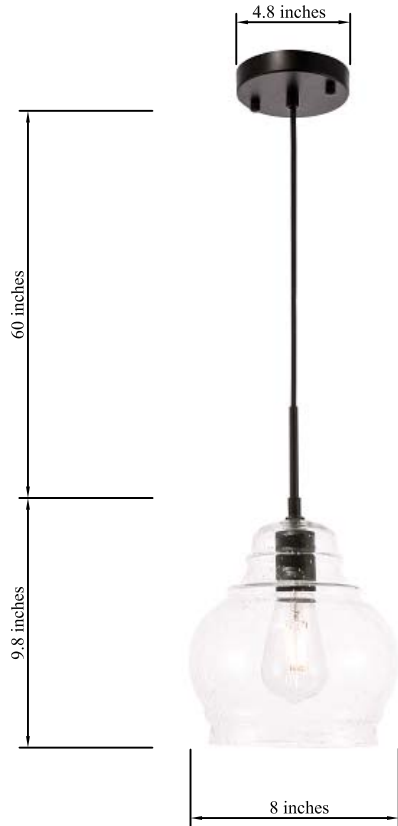

## PIERCE COLLECTION

PIERCE 1-Light Black Pendant Clear Bubble Glass

Black  
Item No:LD6198BK

Chrome  
Item No:LD6199C

Brass  
Item No:LD6200BR

Available Finishes

### Dimensions

Canopy Size(in)	D4.8"*H1"
Chain/Rod Length	N/A
Length	N/A
Width	8"
Height	9.8"
Maximum Height	70"

### Specifications

Finish	3 Finishes
Material	Iron / Glass
Glass Color	Clear Bubble
Type	Pendant
Hanging Device	Cord
Voltage	110-125V
Dimmable	Yes
Warranty	1 Year Limited
Shipment Type	Small Parcel

### Bulb / Socket

Socket Type	E26
Number of Lights	1
Wattage/Bulb	40W
Included	No