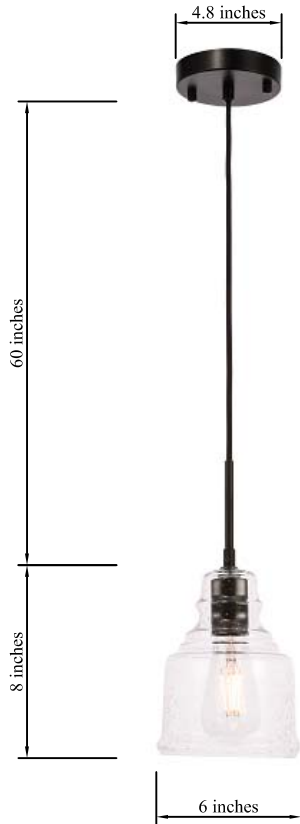

## PIERCE COLLECTION

PIERCE 1-Light Black Pendant Clear Bubble

Black  
Item No:LD6195BK

Chrome  
Item No:LD6196C

Brass  
Item No:LD6197BR

Available Finishes

### Dimensions

Canopy Size(in)	D4.8"*H1"
Chain/Rod Length	N/A
Length	N/A
Width	6"
Height	8"
Maximum Height	68"

### Specifications

Finish	3 Finishes
Material	Iron / Glass
Glass Color	Clear Bubble
Type	Pendant
Hanging Device	Cord
Voltage	110-125V
Dimmable	Yes
Warranty	1 Year Limited
Shipment Type	Small Parcel

### Bulb / Socket

Socket Type	E26
Number of Lights	1
Wattage/Bulb	40W
Included	No