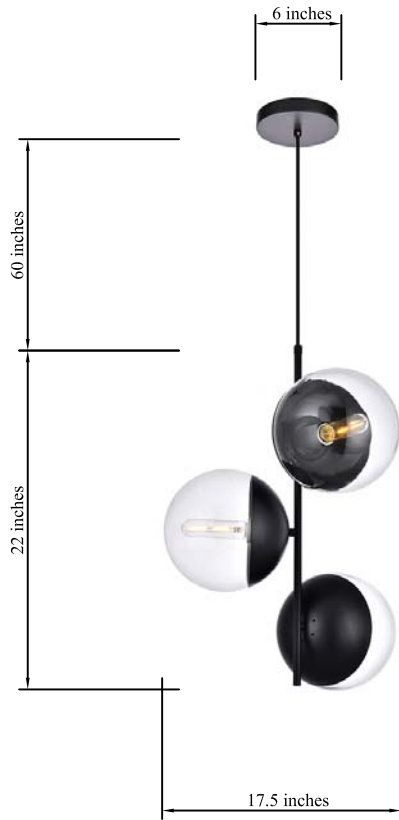

## ECLIPSE COLLECTION

ECLIPSE 3-Light Black Pendant Clear Glass

Black  
Item No:LD6123BK

Chrome  
Item No:LD6125C

Brass  
Item No:LD6127BR

Available Finishes

### Dimensions

Canopy Size(in)	D6"*H1"
Chain/Rod Length	N/A
Length	N/A
Width	17.5"
Height	22"
Maximum Height	96"

### Specifications

Finish	3 Finishes
Material	Iron / Glass
Glass Color	Clear
Type	Pendant
Hanging Device	Cord
Voltage	110-125V
Dimmable	Yes
Warranty	1 Year Limited
Shipment Type	Small Parcel

### Bulb / Socket

Socket Type	E26
Number of Lights	3
Wattage/Bulb	40W
Included	No