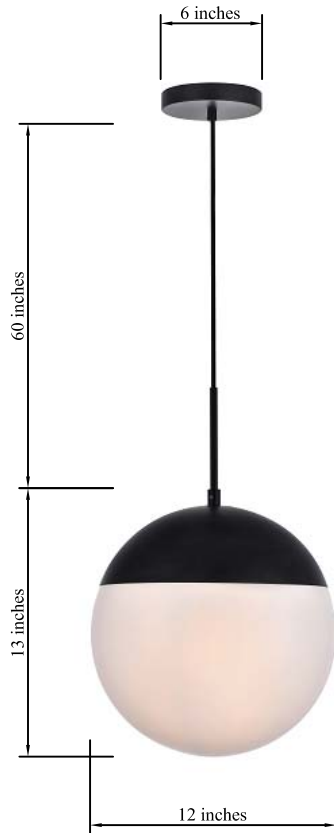

PRODUCT SPECIFICATION SHEET

ECLIPSE COLLECTION

ECLIPSE 1-Light Black Pendant Frosted White Glass

Black
Item No:LD6038BK

Chrome
Item No:LD6040C

Brass
Item No:LD6042BR

Available Finishes

Dimensions

Canopy Size(in)	D6"*H1"
Chain/Rod Length	60"
Length	N/A
Width	12"
Height	13"
Maximum Height	69"

Specifications

Finish	3 Finishes
Material	Iron / Glass
Glass Color	Frosted White
Type	Pendant
Hanging Device	Cord
Voltage	110-125V
Dimmable	Yes
Warranty	1 Year Limited
Shipment Type	Small Parcel

Bulb / Socket

Socket Type	E26
Number of Lights	1
Wattage/Bulb	40W
Included	No

Installation

Indoor/Outdoor	Indoor
Dry/Wet/Damp	Dry
Weight	5 LBS
Wire Length	60"
Safety Rating	ETL Listed