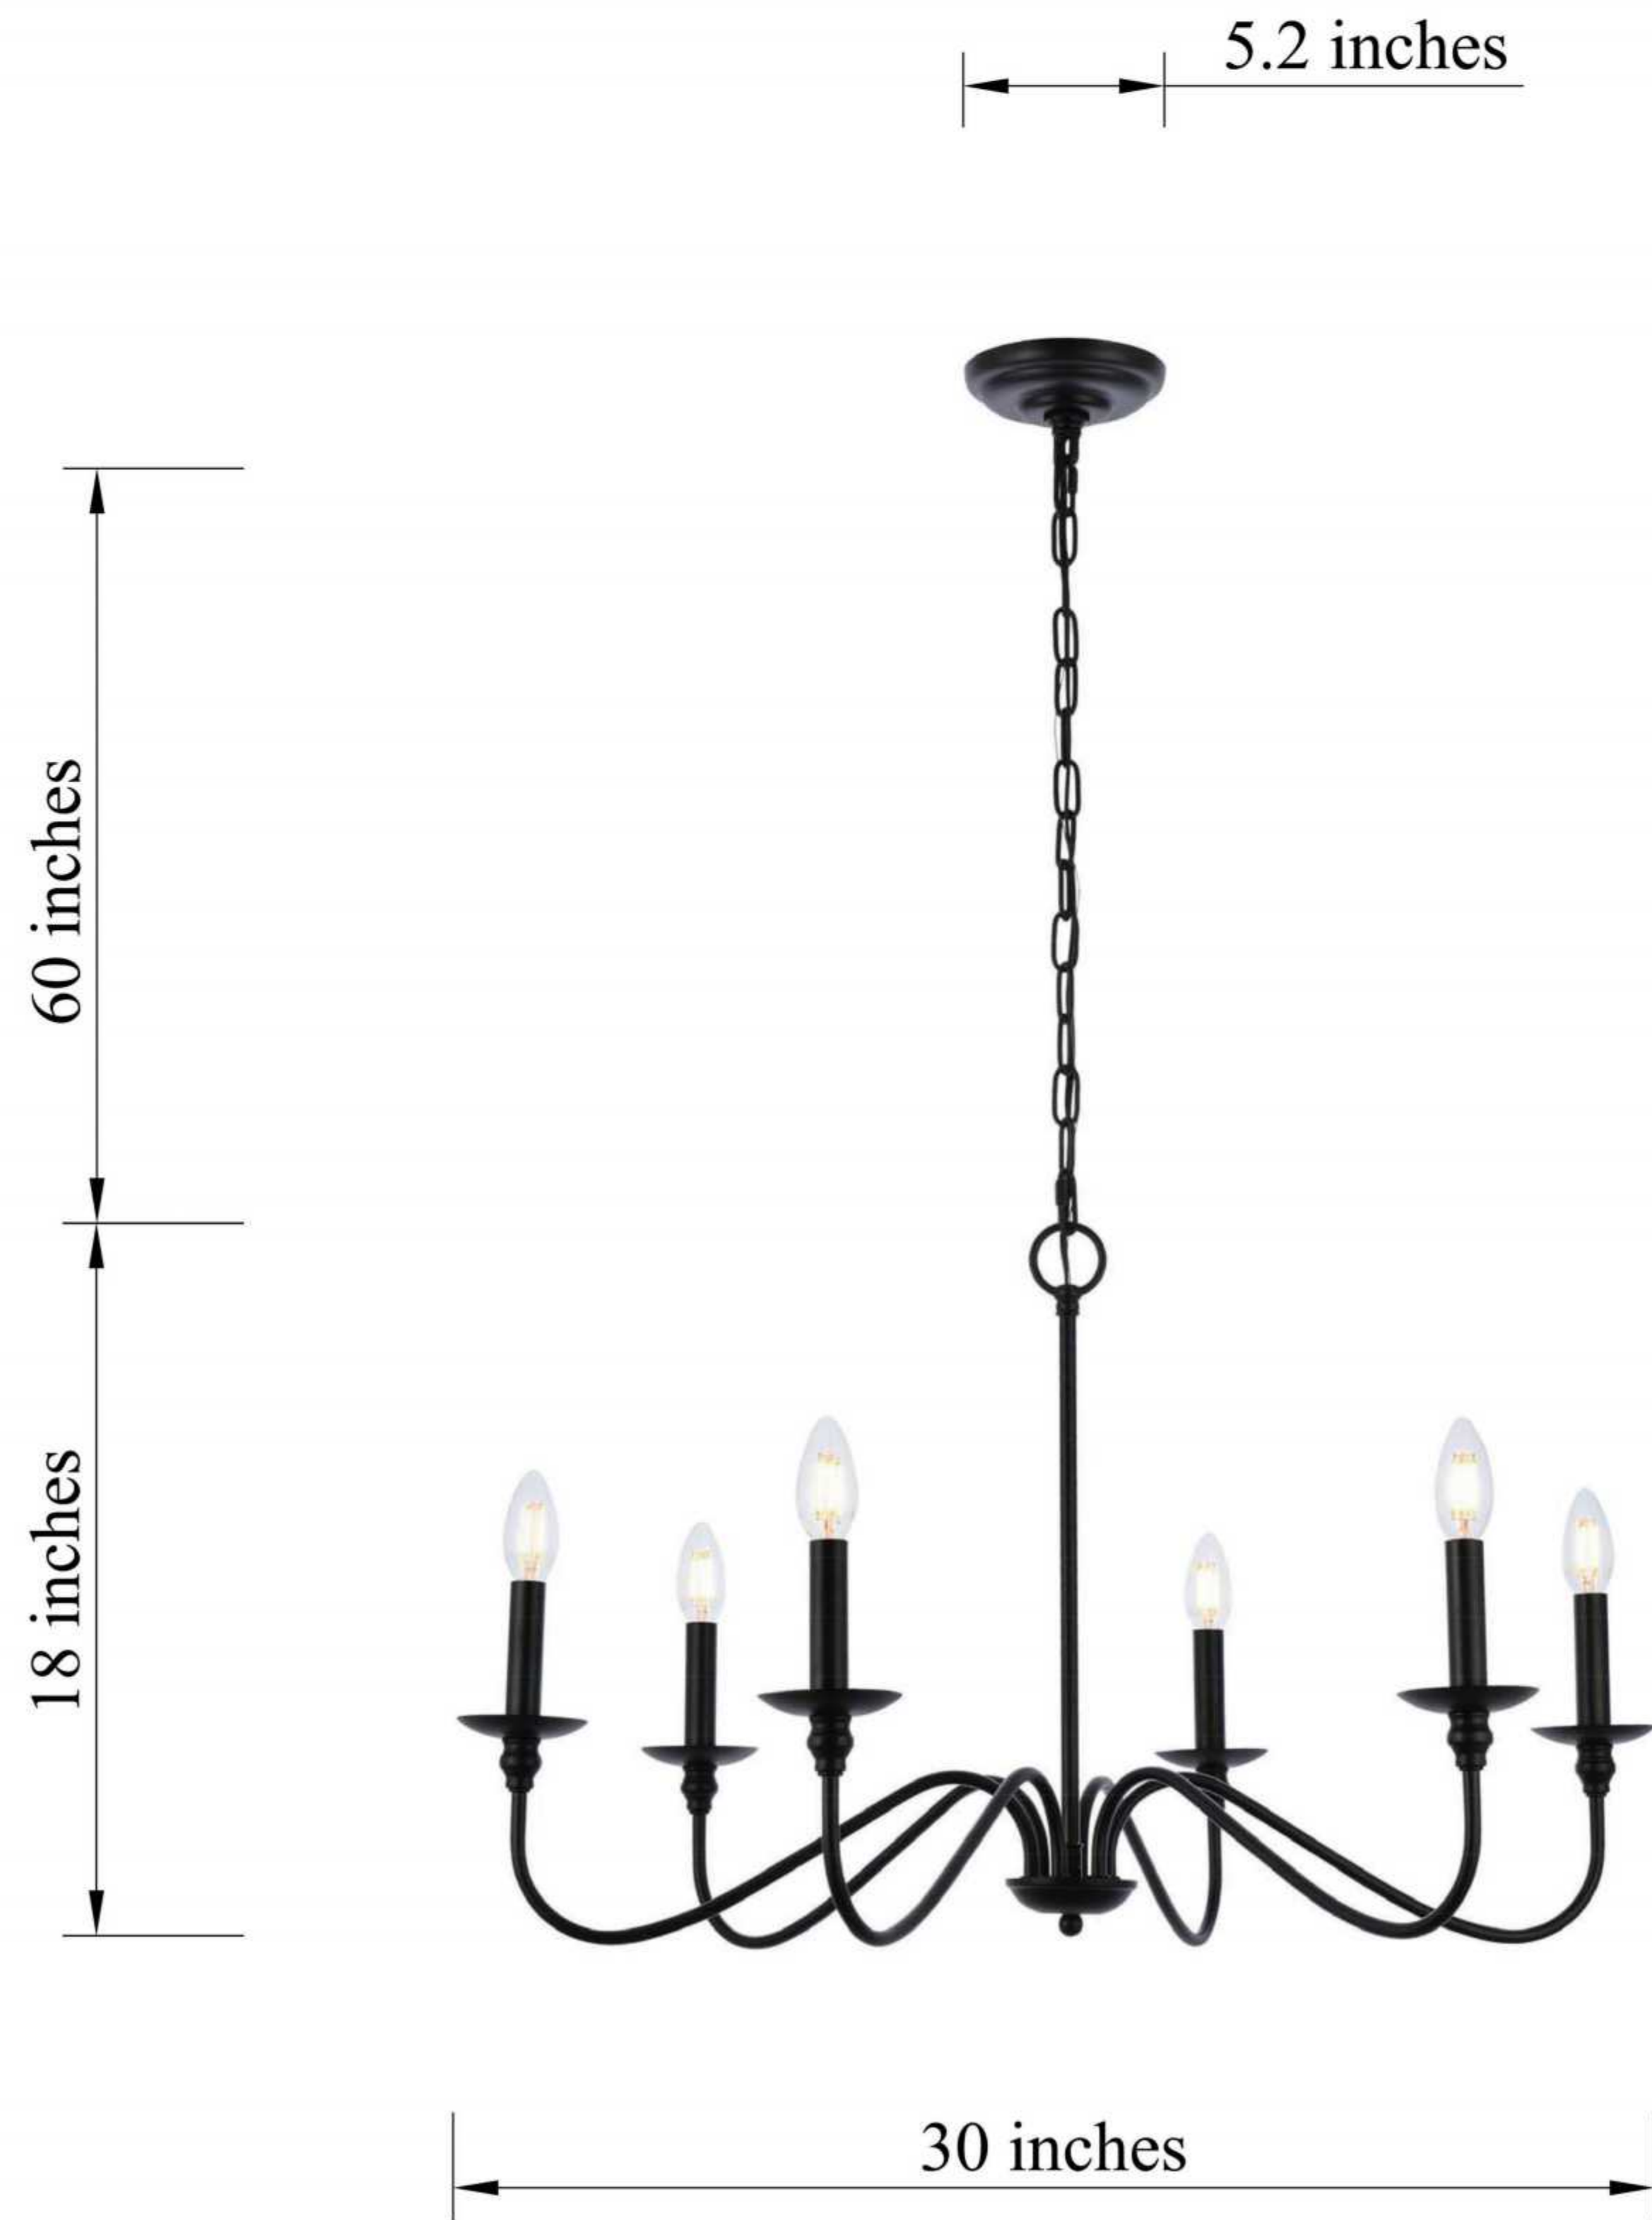

PRODUCT SPECIFICATION SHEET

ROHAN COLLECTION

Rohan 6-Light Matt Black Chandelier

Matt Black
Item No:LD5056D30MB

Brass
Item No:LD5056D30BR

Brass+Matt Black
Item No:LD5056D30BRB

Polished Nickel
Item No:LD5056D30PN

Available Finishes

Dimensions

Canopy Size(in)	D5.2" H1.5"
Chain/Rod Length	60"
Length	N /A
Width	30"
Height	18"
Maximum Height	79.5"

Specifications

Finish	4 Finishes
Material	Iron
Glass Color	N/A
Type	Chandelier
Hanging Device	Chain
Voltage	110-125V
Dimmable	Yes
Warranty	1 Year Limited
Shipment Type	Small Parcel

Bulb / Socket

Socket Type	E12
Number of Lights	6
Wattage/Bulb	40W
Included	No

Installation

Indoor/Outdoor	Indoor
Dry/Wet/Damp	Dry
Weight	4.85LBS
Wire Length	79"
Safety Rating	ETL Listed