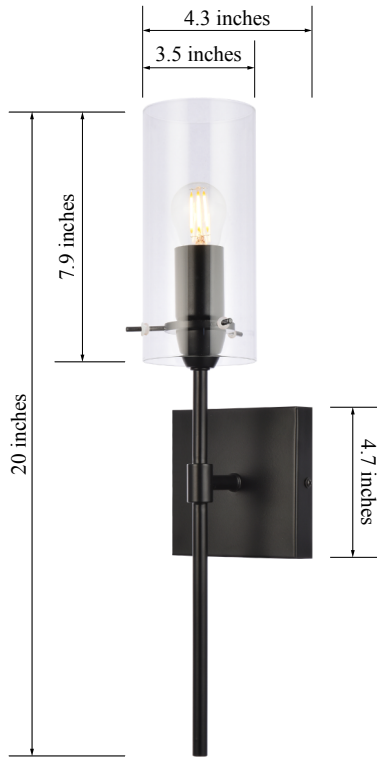

## ELSRETH COLLECTION Elsreth 1-Light Wall lamp Clear Glass

Black  
Item No:LD2361BK

Brass  
Item No:LD2361BR

**Available Finishes**

### Dimensions

Back plate Size(in)	L4.7"W4.7"H1"
Chain/Rod Length	N/A
Width	4.7"
Extension	4.3"
Height	20"
Maximum Height	N/A

### Specifications

Finish	2 Finishes
Material	Iron / Glass
Glass Color	Clear
Type	Wall lamp
Hanging Device	N/A
Voltage	110-125V
Dimmable	Yes
Warranty	1 Year Limited
Shipment Type	Small Parcel

### Bulb / Socket

Socket Type	E26
Number of Lights	1
Wattage/Bulb	40W
Included	No