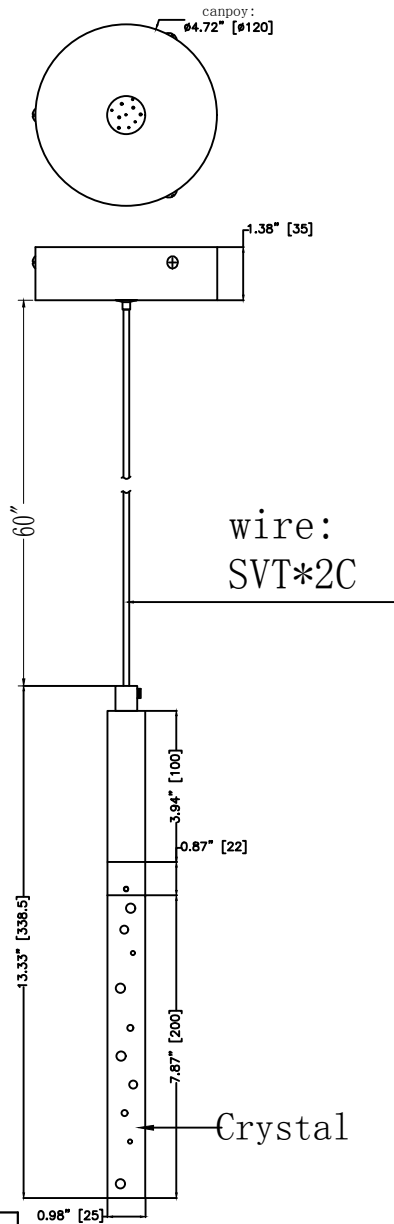

Finish:
 Colorway 1:Chrome
 Colorway 2:Gold
 Crystal:Clear
 Cord:Fabric
 Type of Bulb:DC LED 3W
 Number of Bulb: 1PCS
 Color temperature:3000K

Model#:	5203D5C/G	Chain/Rod/Cord item#:	
Number of Tiers:	1	Wire Included (INCH):	60"
		Wire color:	transparent
Fixture Material:	Crystal & Metal	Assembly required	Yes
Shades Included:		Light Bulbs:	1
		Bulb Type:	DC LED
Shade Material:		Color temperature:	3000K
		Average Life(hours):	20000 hours
Shade Color:		Estimated Yearly Energy cost (11¢/kWh)	
Shade Shape:		Life Based on 3hrs/day (Years)	18 years
Shade Height:		Dimmable :	No
		Lumen:	240lm
Shade Width:		CRI:	80
		Dry/Wet/damp	Dry
Shade Length:		Watts:	3W
		Watt Equivalent:	
Hanging Device:	Electric wire	Max Wattage:	3W
		Voltage:	120V
Adjustable:	Yes	Finish:	Chrome/Gold+Clear
		Hardware Finish:	Chrome/Gold
Minimum Hanging Height:	20.7"	Hardware Material:	Metal
Maximum Hanging Height:	74.7"	Crystal Trim:	RC
Length (in.)	N/A	Crystal Color :	Clear light bubble
Width / Diameter (in.)	ϕ4.72"	UL & ULc Standard :	
Height (in.)	13.33"	Product Weight:	1.54
Inside Fixture Length (in.)		Hanging Weight (Frame Only)	
Inside Fixture Width/Diameter(in.)		Hanging Weight W/Crystal	
Inside Fixture Height (in.)		Shipment type:	Small Parcel
		Number of Boxes :	1
Canopy:	Yes	Box 1 Length:	10.62"
Canopy Height	1.38"	Box 1 Width:	6.3"
Canopy Width	ϕ4.72"	Box 1 Height:	4.33"
Canopy Length		Box 1 Weight (LBS):	2.068
Chain/Rod/Cord Included (INCH)	60"	Box 2 Length:	
		Box 2 Width:	
Chain/Rod/Cord finish:	Electric wire	Box 2 Height:	
		Box 2 Weight (LBS):	

FACTORY	
ITEM NO.	5203D5C/G
DRAFTER	(name of person who did the drawing)
DATE	Date of the latest revision