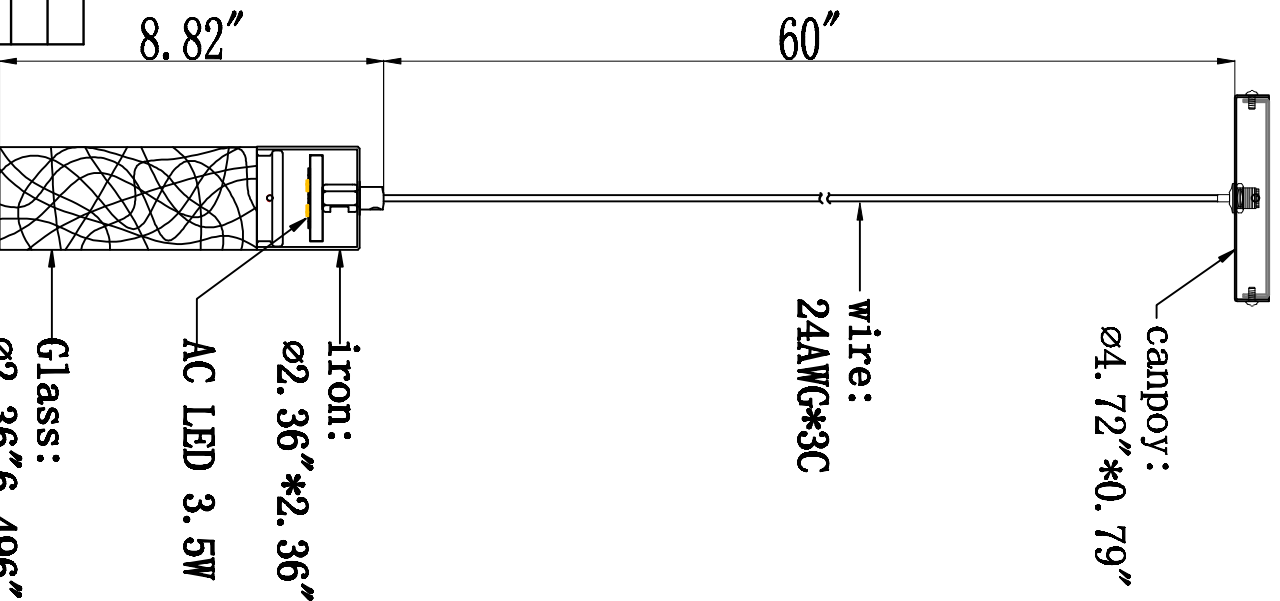

Finish:
 Colorway 1: Chrome
 Glass: Clear
 Cord: Rabolic
 Type of Bulb: AC LED 3.5W
 Number of Bulb: 1PCS
 Color temperature: 3000K
 Dimmable

FACTORY	
ITEM NO.	5200DAC
DRAFTER	(Name of person who did the drawing)
DATE	Date of the latest revision

Model#:	5200DAC	Chain/Rod/Cord Item#:	
Number of Tiers:	1	Wire Included(INCH):	60"
Fixture Material:	Glass & Metal	Wire color:	transparent
Shades Included:	Yes	Assembly required	Yes
Shade Material:	Glass	Light Bulbs:	1
Shade Color:	Clear	Bulb Type:	AC LED
Shade Shape:	Cylindrical	Color temperature:	3000K
Shade Height:	6.49"	Average Life(hours):	20000 hours
Shade Width:	ø2.36"	Estimated Yearly Energy cost(1lb/kWh)	
Shade Length:	N/A	Life Based on Shrs/day(Years)	3 years
Hanging Device:	Electric wire	Dimmable:	Yes
Adjustable:	Yes	Lumen:	280lm
Minimum Hanging Height:	16"	CRI:	80
Maximum Hanging Height:	69.05"	Dry/Wet/damp	Dry
Length (in.)	N/A	Watts:	3.5W
Width / Diameter (in.)	ø4.72"	Watt Equivalent:	
Height (in.)	8.8"	Max Wattage:	3.5W
Inside Fixture Length (in.)		Voltage:	120V
Inside Fixture Width/Diameter (in.)		Finish:	Chrome+Clear
Inside Fixture Height (in.)		Hardware Finish:	Chrome
Inside Fixture Width/Diameter (in.)		Hardware Material:	Metal
Inside Fixture Height (in.)		Crystal Trim:	
Inside Fixture Width/Diameter (in.)		Crystal Color:	
Inside Fixture Height (in.)		UL & Ulc Standard:	
Canopy:	Yes	Product Weight:	3.6
Canopy Height:	0.79"	Hanging Weight (Frame Only)	
Canopy Width:	ø4.72"	Hanging Weight W/Crystal	
Canopy Length:		Shipment type:	Small Parcel
Chain/Rod/Cord Included(INCH)	60"	Number of Boxes:	1
Chain/Rod/Cord Finish:	transparent	Box 1 Length:	6.7"
		Box 1 Width:	5.9"
		Box 1 Height:	16.7"
		Box 1 Weight (LBS):	4.4
		Box 2 Length:	
		Box 2 Width:	
		Box 2 Height:	
		Box 2 Weight (LBS):	