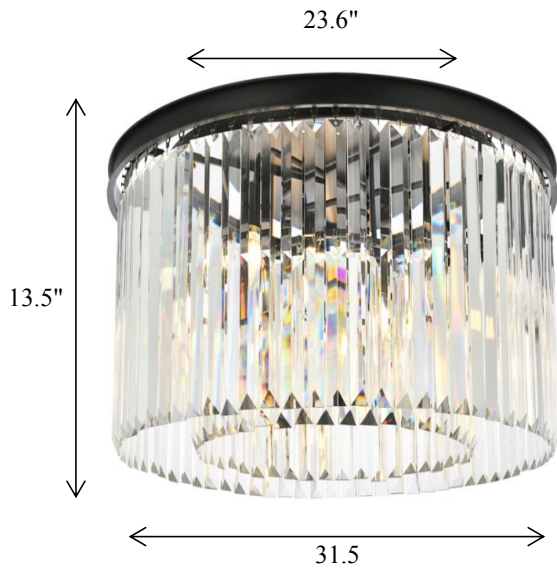

PRODUCT SPECIFICATION SHEET

Sydney collection

Sydney 8-Light Matte Black Flush Mount Clear Crystal

Matte Black
Item No:1238F31MB

Polished Nickel
Item No:1238F31PN

Available Finishes

*The Collection is composed of Chandeliers,
Pendants, Flush Mounts, Wall Scones*

Dimensions

Canopy/Backplate (in)	D23.6"*H1"
Chain/Rod Length	N/A
Length	N/A
Width	31.5"
Height	13.5"
Maximum Height	N/A

Specifications

Finish	2 Finishes
Material	Iron and Crystal
Crystal Color	Clear
Type	Flush Mount
Hanging Device	N/A
Voltage	110-125V
Dimmable	YES
Warranty	1 Year Limited
Shipment Type	Small parcel

Bulb / Socket

Socket Type	E12
Number of Lights	8
Wattage/Bulb	40W
Included	No

Installation

Indoor/Outdoor	Indoor
Dry/Wet/Damp	Dry
Weight	101.5 LBS
Wire Length	20"
Safety Rating	UL Listed