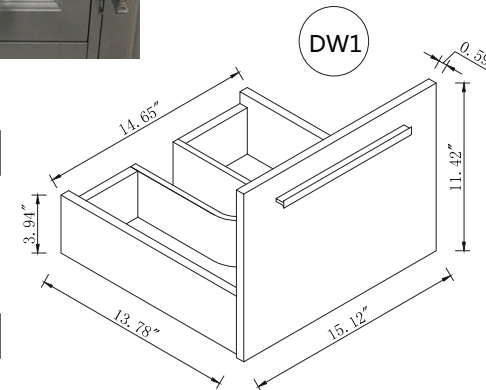

Top view

Back view

Front view

Side view

Drawer Interior Size

DWG. NO.:

MODEL NO.:

VF43548MMP

ALTERATIONS

- 1
- 2
- 3
- 4

FOR PROPOSAL ONLY ALL DIMENSIONS TO BE VERIFIED

SCALE:

DWG. BY:

CHECKED BY:

DATE:

PROJECT: