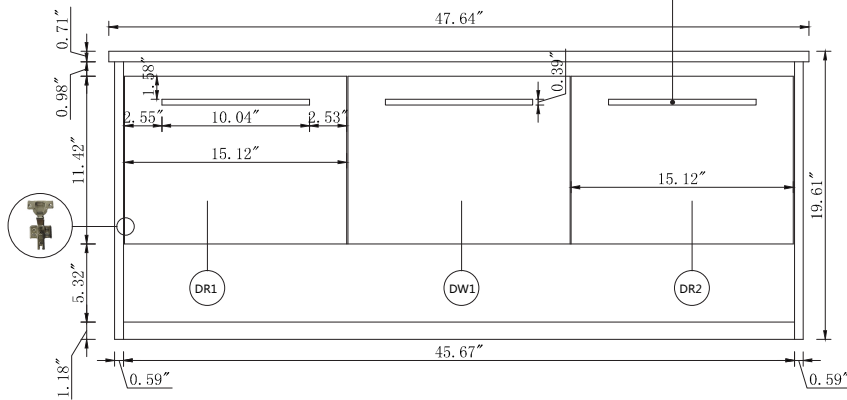

Top view

Back view

Front view

Side view

Drawer Interior Size

DWG. NO.:

MODEL NO.:

VF43548MMP

ALTERATIONS

- 1
- 2
- 3
- 4

FOR PROPOSAL ONLY ALL DIMENSIONS TO BE VERIFIED

SCALE:

DWG. BY:

CHECKED BY:

DATE:

PROJECT: