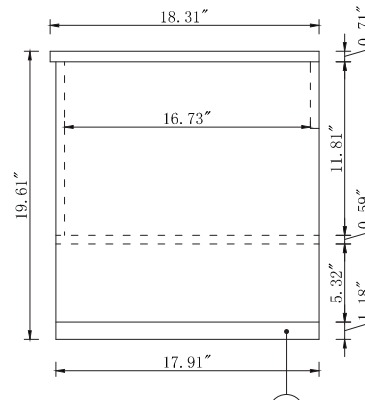

Top view

Back view

Front view

Side view

Drawer Interior Size

DWG. NO.:

MODEL NO.:

VF43548MMP

ALTERATIONS

- 1
- 2
- 3
- 4

FOR PROPOSAL ONLY ALL DIMENSIONS TO BE VERIFIED

SCALE:

DWG. BY:

CHECKED BY:

DATE:

PROJECT: