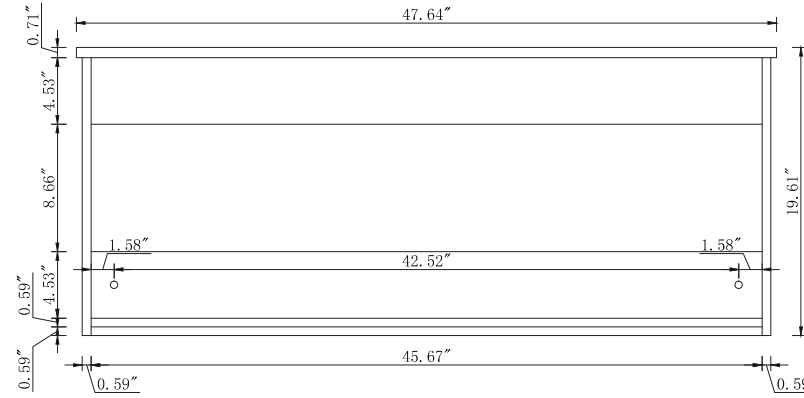

Top view

Back view

Front view

Side view

Drawer Interior Size

DWG. NO.:

MODEL NO.:

VF43548MMP

ALTERATIONS

- 1
- 2
- 3
- 4

FOR PROPOSAL ONLY ALL DIMENSIONS TO BE VERIFIED

SCALE:

DWG. BY:

CHECKED BY:

DATE:

PROJECT: