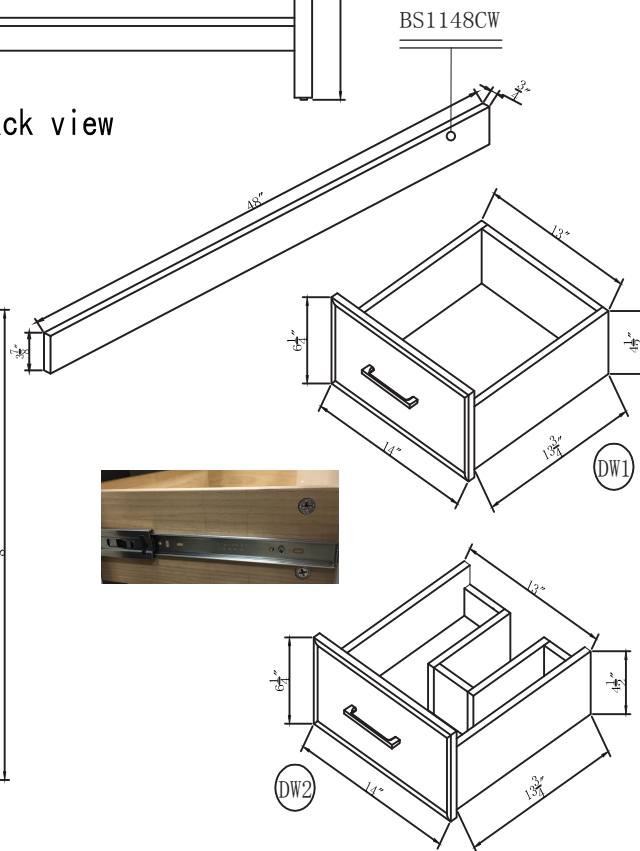

Top view

Back view

Front view

Side view

Drawer Interior Size

DWG. NO.:

MODEL NO.:

VF19048WH\_BS

ALTERATIONS

- 1
- 2
- 3
- 4

FOR PROPOSAL ONLY ALL DIMENSIONS TO BE VERIFIED

SCALE:

DWG. BY:

CHECKED BY:

DATE:

PROJECT: