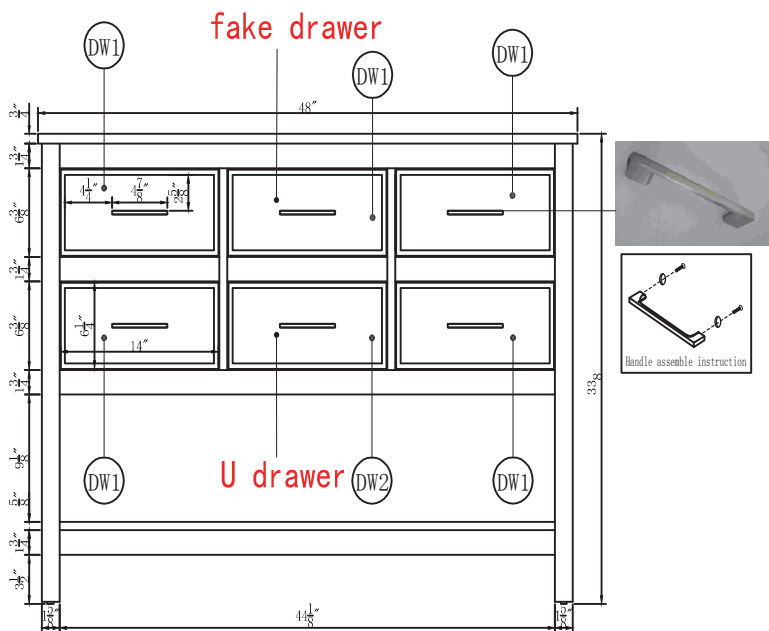

Top view

Back view

Front view

Side view

Drawer Interior Size

DWG. NO.:

MODEL NO.:

VF19048WH\_BS

ALTERATIONS

- 1
- 2
- 3
- 4

FOR PROPOSAL ONLY ALL DIMENSIONS TO BE VERIFIED

SCALE:

DWG. BY:

CHECKED BY:

DATE:

PROJECT: