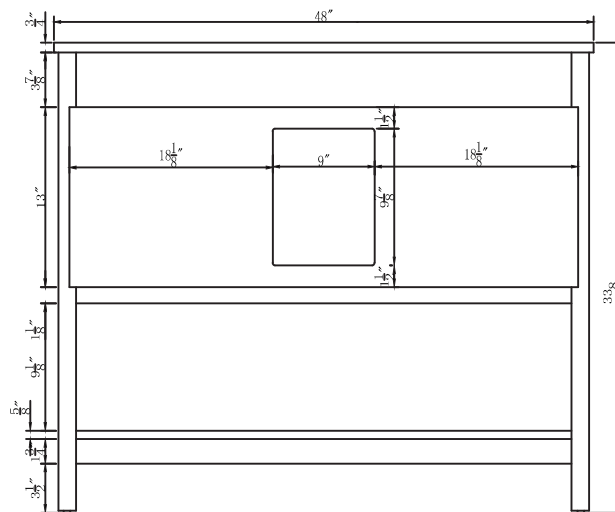

Top view

Back view

Front view

Side view

Drawer Interior Size

DWG. NO.:

MODEL NO.:

VF19048WH\_BS

ALTERATIONS

- 1
- 2
- 3
- 4

FOR PROPOSAL ONLY ALL DIMENSIONS TO BE VERIFIED

SCALE:

DWG. BY:

CHECKED BY:

DATE:

PROJECT: