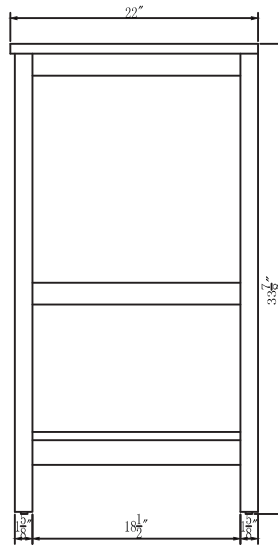

Top view

Back view

Front view

Side view

Drawer Interior Size

DWG. NO.:

MODEL NO.:

VF19048WH\_BS

ALTERATIONS

- 1
- 2
- 3
- 4

FOR PROPOSAL ONLY ALL DIMENSIONS TO BE VERIFIED

SCALE:

DWG. BY:

CHECKED BY:

DATE:

PROJECT: