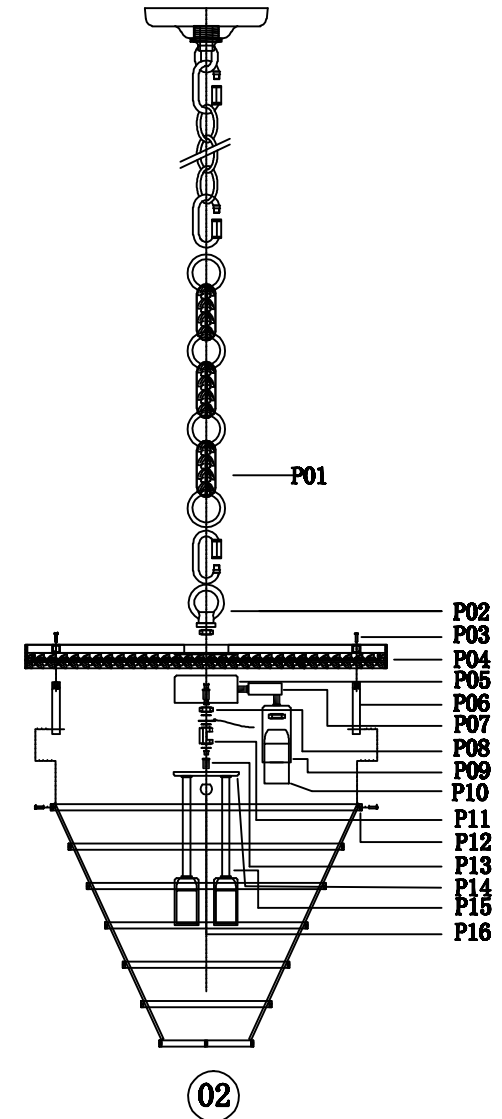

1219D18 D18" H20" L5

SAFETY

Warning: MAKE SURE THE ELECTRICITY TO THE WIRES YOU ARE WORKING ON IS SHUT OFF. BY EITHER REMOVING THE FUSE OR TURNING OFF THE CIRCUIT BREAKER.

CAUTION

- Before assembling the lighting fixture, please read all instructions carefully.
- All frame & crystal components are fragile, please handle with care.
- Required supply circuit : 110 - 130V/60Hz
- Labeled wires are "L" for live wire, "N" for neutral wire, "E" for ground wire.
- Never install fixture on damp ceiling, the room should be dry and well ventilated
- All electrical components must be installed by a licensed electrician and in accordance with the National Electrical Code and the appropriate local electrical codes.

01

1219D18 D18" H20" L5

Frame Assembly Diagram

02

1219D18 D18" H20" L5

Step 1

Please use the parts list to ensure you are not missing any parts.

1219D18

03

1219D18 D18" H20" L5

Part	Picture	Description	Parts number	Qty	Check list
P04		rosette		1	
P05		Terminal Block		1	
P06		Square tube		4	
P07		Lamp arm		3	
P08		Nut		12	
P09		socket		5	
P10		Hickey		5	
P11		Double iron		1	
P12		Upper lamp frame		1	
P13		Thread pipe		5	
P14		Disk		1	
P15		Tube		2	

1219D18 D18" H20" L5

Step 2

Canopy Installation Instruction

1219D18 D18" H20" L5

IMPORTANT: Test sockets with bulb before dressing the fixture.

- 1 .Attach the crossbar to the electrical box.
- 2 .Pass the lamp wire and ground wire through the loop, canopy ring and center hole of canopy cover.
- 3 .Screw 2.5" threaded pipe into the crossbar and fasten with hex-nut.
- 4 .Pull wires up through the nipple.
- 5 .Screw loop only onto threaded pipe.
- 6 .Hang the fixture on chain.
- 7 .Make the electrical connections as detailed in the drawing above.
- 8 .Secure the canopy cover with threaded canopy ring .