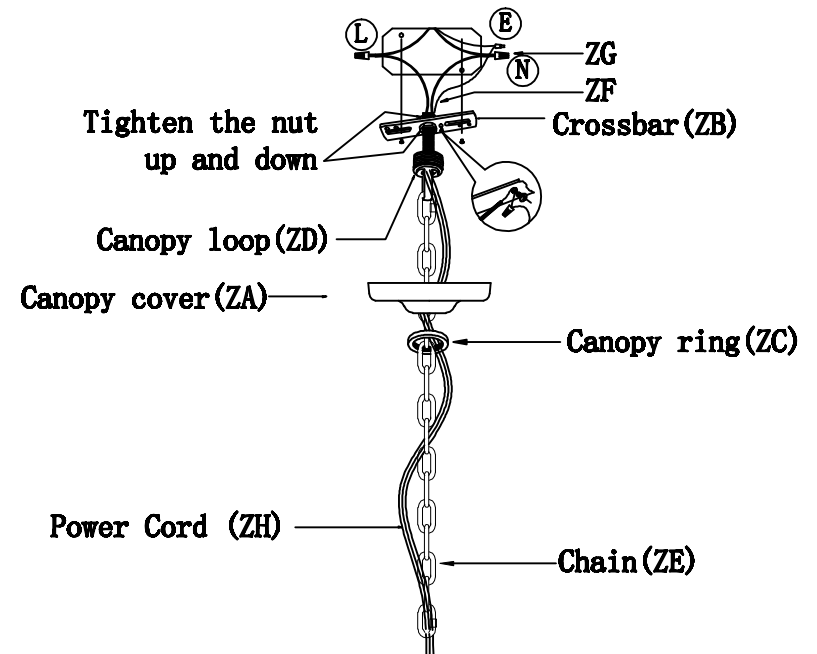

PARTS LIST

Part	Picture	Description	Parts number	Qty	Check list
ZA		Canopy cover 5" (Canopy part)	CP40R51L2	1	
ZB		Crossbar 4" (Canopy part)		1	
ZC		Canopy ring (Canopy part)		1	
ZD		Canopy lock (Canopy part)		1	
ZE		L47"CHAIN04P Plain Design	CHAIN04P	1	
ZF		ground wire		1	
ZG		junction caps		2	
ZH		Power Cord 12.3' /SPT-1-16# Clear/Gold		1	
P01		Chain 2.5"*0.95' (Canopy part)		1	
P02		LOOP		1	
P03		Sunk Crossbar Screws		8	

03

1219D18 D18" H20" L5

Part	Picture	Description	Parts number	Qty	Check list
P04		rosette		1	
P05		Terminal Block		1	
P06		Square tube		4	
P07		Lamp arm		3	
P08		Nut		12	
P09		socket		5	
P10		Hickey		5	
P11		Double iron		1	
P12		Upper lamp frame		1	
P13		Thread pipe		5	
P14		Disk		1	
P15		Tube		2	

04

1219D18 D18" H20" L5

Part	Picture	Description	Parts number	Qty	Check list
F17		finial		1	
A		710-2"	RC710-2-CL-C	59	
B		710-2.5"	RC710-2.5-CL-C	132	
C		711-3.5"	RC711-3.5-CL-C	73	
D		711-4"	RC711-4-CL-C	1	

1219D18 D18" H20" L5

Step 2

Canopy Installation Instruction

1219D18 D18" H20" L5

IMPORTANT: Test sockets with bulb before dressing the fixture.

- 1 .Attach the crossbar to the electrical box.
- 2 .Pass the lamp wire and ground wire through the loop, canopy ring and center hole of canopy cover.
- 3 .Screw 2.5" threaded pipe into the crossbar and fasten with hex-nut.
- 4 .Pull wires up through the nipple.
- 5 .Screw loop only onto threaded pipe.
- 6 .Hang the fixture on chain.
- 7 .Make the electrical connections as detailed in the drawing above.
- 8 .Secure the canopy cover with threaded canopy ring .