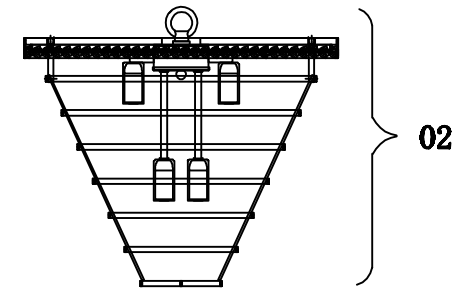

1219D18 D18" H20" L5

IMPORTANT: Test sockets with bulb before dressing the fixture.

1. 1 .Attach the crossbar to the electrical box.
2. 2 .Pass the lamp wire and ground wire through the loop, canopy ring and center hole of canopy cover.
3. 3 .Screw 2.5" threaded pipe into the crossbar and fasten with hex-nut.
4. 4 .Pull wires up through the nipple.
5. 5 .Screw loop only onto threaded pipe.
6. 6 .Hang the fixture on chain.
7. 7 .Make the electrical connections as detailed in the drawing above.
8. 8 .Secure the canopy cover with threaded canopy ring .

07

1219D18 D18" H20" L5

Step 3

Frame Assembly Diagram

08