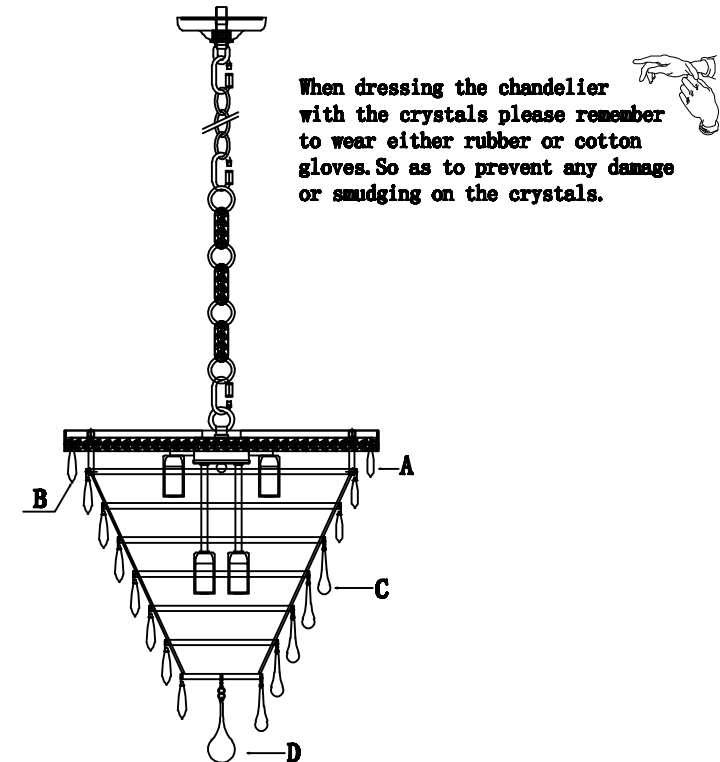

1219D18 D18" H20" L5

Frame Assembly Instructions

Installation:

Please read all instructions carefully. Before you proceed to install, make sure that the power supply is turned off and remains off until installation is complete. Please note that each part has been assigned a number. Please proceed in a numerical order.

1. Hang the canopy parts (01) on the Ceiling Plate.
2. Fasten the fixture loop to hang the whole fixture(02).
3. Screw the Bulb on the Lamp Holder.
4. Follow the crystal instruction to hang the crystal.

1219D18 D18" H20" L5

Step 4

Crystal Dressing Diagram

1. Hang the crystal (A) and the crystal (B) on the first circle to the third circle of the Lamp Frame as shown in the figure.
2. Hang the crystal (B) and the crystal (C) on the fourth circle to the eighth circle of the Lamp Frame as shown in the figure.
3. Hang the crystal (D) at the bottom of the Lamp Frame as shown in the figure.