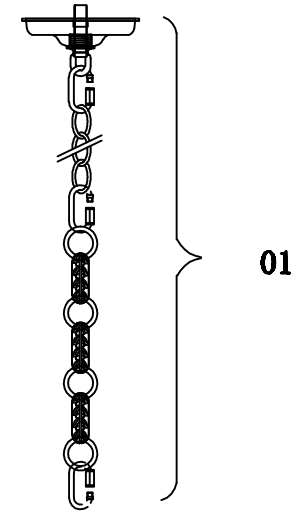

1219D18 D18" H20" L5

IMPORTANT: Test sockets with bulb before dressing the fixture.

1. 1 .Attach the crossbar to the electrical box.
2. 2 .Pass the lamp wire and ground wire through the loop, canopy ring and center hole of canopy cover.
3. 3 .Screw 2.5" threaded pipe into the crossbar and fasten with hex-nut.
4. 4 .Pull wires up through the nipple.
5. 5 .Screw loop only onto threaded pipe.
6. 6 .Hang the fixture on chain.
7. 7 .Make the electrical connections as detailed in the drawing above.
8. 8 .Secure the canopy cover with threaded canopy ring .

07

1219D18 D18" H20" L5

Step 3

Frame Assembly Diagram

08