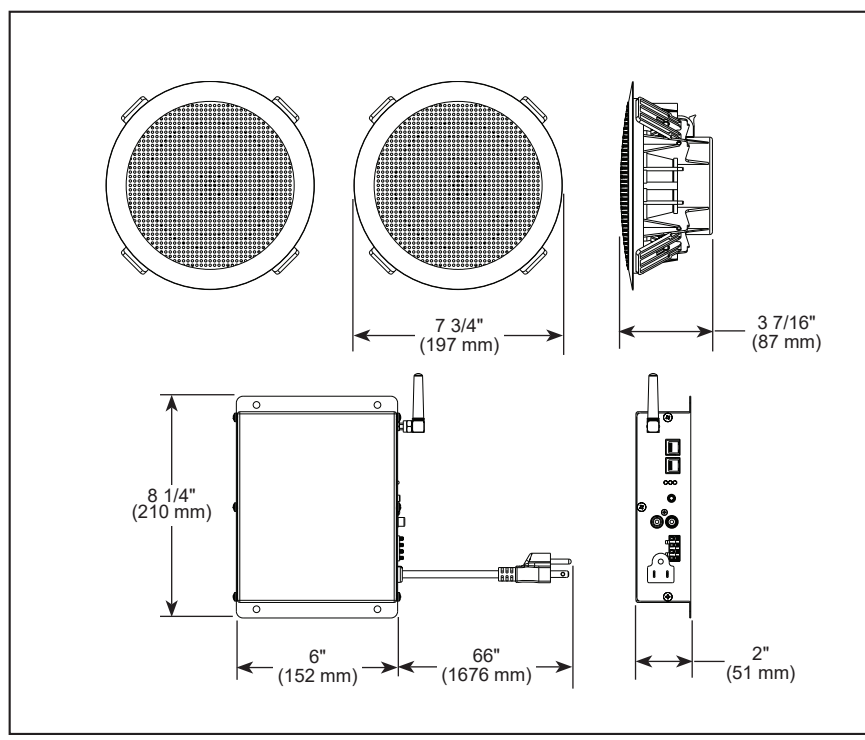

## STANDARD SPECIFICATIONS:

- Speakers:
- Max Power: 100W each (x2)
  - Impedence: 8 ohm each (x2)
- Module:
- Wattage: 70 Watts Max
  - Speaker Output: 4-8 ohms
  - Audio Inputs: Bluetooth, Music A (3.5mm Jack), Music B (RCA Jacks)
  - Voltage: 120V 50/60 Hz
  - Package includes: (1) Audio module with a power supply, (1) 35' control cable, (2) Speakers, and (2) 25' lengths or a 2 pair speaker wire.
  - Speakers comprised of marine grade, waterproof material
  - Adjust volume, balance, bass and treble for sound clarity, and pause, play or skip songs via the interface
  - Compact design with high-powered amplifier and wireless receiver
  - Surface mount