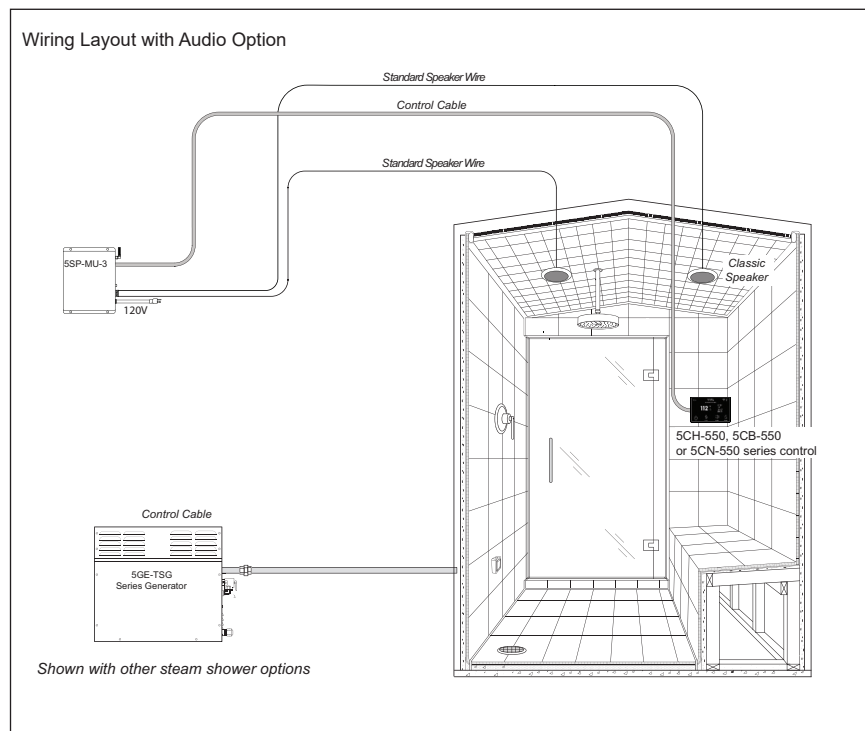

Delta reserves the right (1) to make changes in specifications and materials, and (2) to change or discontinue models, both without notice or obligation. Dimensions are for reference only. See current full-line price book or www.deltafaucet.com for finish options and product availability.