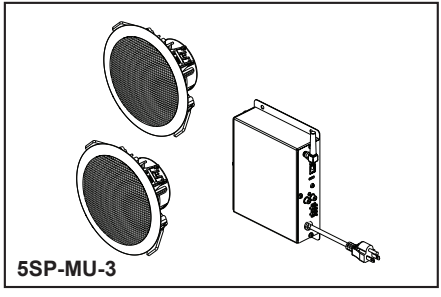

see what Delta can do^{SM}

AUDIO MODULE AND CLASSIC SPEAKERS

Submitted Model No.: _____
Specific Features: _____

STANDARD SPECIFICATIONS:

1. Speakers:
2. Max Power: 100W each (x2)
   - Impedence: 8 ohm each (x2)
3. Module:
4. Wattage: 70 Watts Max
   - Speaker Output: 4-8 ohms
   - Audio Inputs: Bluetooth, Music A (3.5mm Jack), Music B (RCA Jacks)
   - Voltage: 120V 50/60 Hz
   - Package includes: (1) Audio module with a power supply, (1) 35' control cable, (2) Speakers, and (2) 25' lengths or a 2 pair speaker wire.
   - Speakers comprised of marine grade, waterproof material
   - Adjust volume, balance, bass and treble for sound clarity, and pause, play or skip songs via the interface
   - Compact design with high-powered amplifier and wireless receiver
   - Surface mount