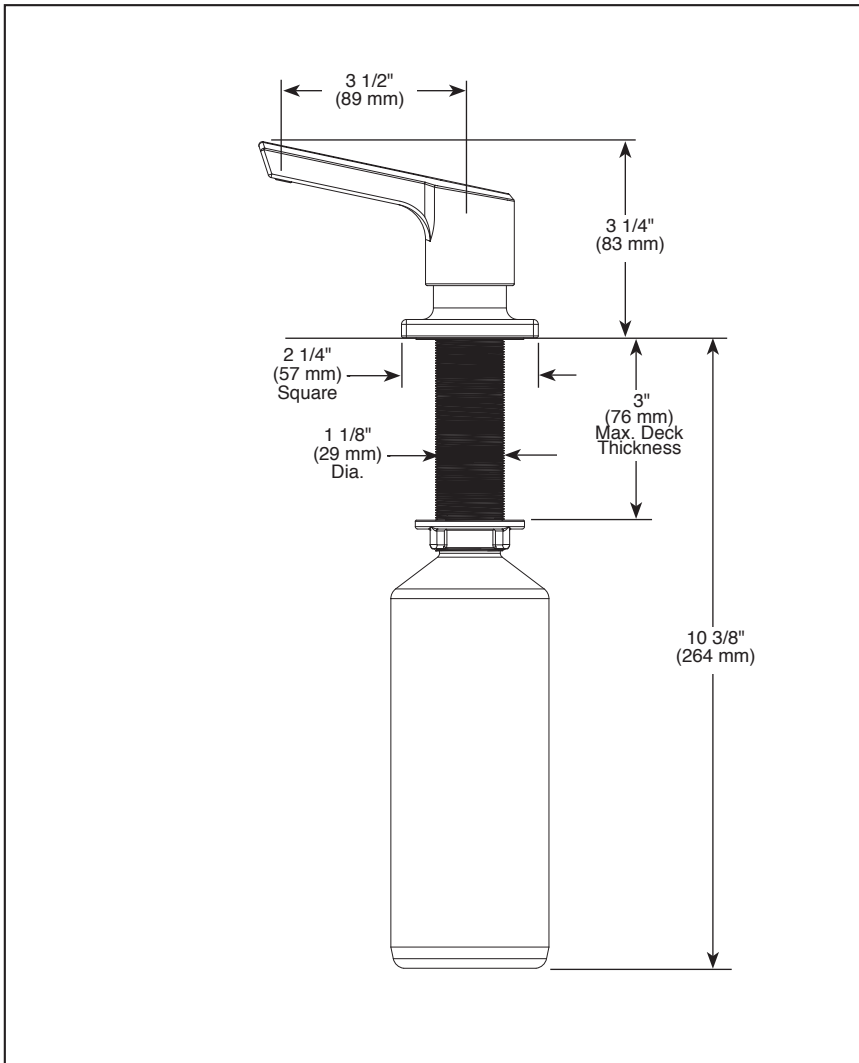

Submitted Model No.: _____

Specific Features: _____

▲ Designate Proper Finish Suffix

see what Delta can do™

SOAP DISPENSER

STANDARD SPECIFICATIONS:

- 13 ounce bottle
- Refillable from above the deck
- Fits hole size 1 3/8" +/- 1/8"