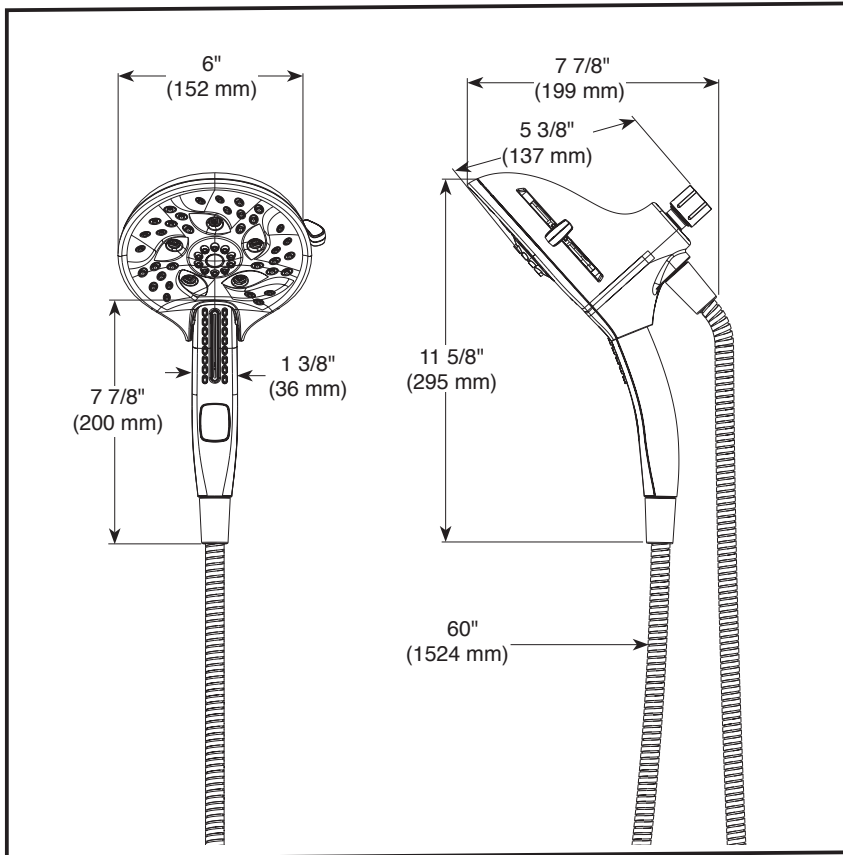

Submitted Model No.: _____

Specific Features: _____

▲ Designate proper finish suffix

Shower Head Spray Patterns

Full Body Spray

H2Okinetic® PowerDrench® Spray

Massage Spray

Hand Shower Spray Patterns

Full Body Spray

Soft Waterfall Spray

Pause

Delta reserves the right (1) to make changes in specifications and materials, and (2) to change or discontinue models, both without notice or obligation. Dimensions are for reference only. See current full-line price book or www.deltafaucet.com for finish options and product availability.

DSP-B-75510 Rev. A

see what Delta can do™

IN2ITION®

- 2-In-1 Shower
- 3-Spray Setting Shower Head
- 3-Spray Setting Hand Shower
- Push-Button Hand Shower Diverter

FEATURES:

- Touch-Clean® Nozzles
- MagnaTite® Docking
- H₂Okinetic® Technology Shower Head

STANDARD SPECIFICATIONS:

- Integrated hand shower docks securely into shower head when not in use
- Maximum 1.75 gpm @ 80 psi, 6.6 L/min @ 550 kPa (75510▲)
- Maximum 2.5 gpm @ 80 psi, 9.5 L/min @ 550 kPa (75510D▲)
- Multiple hand shower spray settings - pause is a non-positive shut-off
- Diverter lever rotates to change shower head spray settings
- Shower head diverter allows for single or shared operation of shower head (Full Body Spray in shared position) and hand shower
- 60" (1524 mm) Stainless steel hose
- 60" (1524 mm) UltraFlex® Hose (RB finish only)
- Ball connector swivel angle is 40° (20° per side)
- Fits standard 1/2"-14 NPT pipe fitting