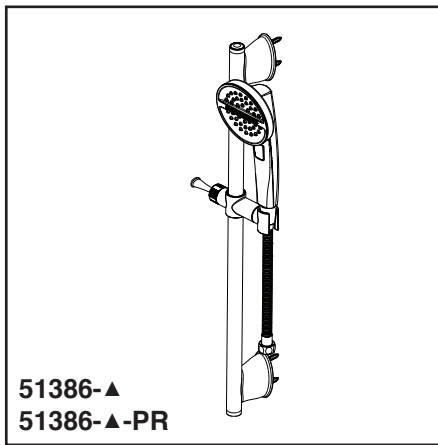

## STANDARD SPECIFICATIONS

- Max. flow rate 1.75 gpm @ 80 psi, 6.6 L/min @ 550 kPa
- Certified dual neoperl check valves for backflow protection
- Hand held shower with three spray settings, pause is a non-positive shut-off.
- 60"-82" (1524 mm - 2083 mm) stretchable metal hose
- Wall bar for hands-free showering
- Wall bar w/adjustable slide (allows for adjustable shower height). Not to be used as a grab bar
- Lumicoat™ is not applied to the slide bar or shower hose

## COMPLIES WITH:

- ASME A112.18.1 / CSA B125.1 ◆
- ASME A112.18.3
- EPA WaterSense®

- ◆ Your Delta Faucet hand shower incorporates a backflow protection system that has been tested to be in compliance with ASME A112.18.3 and ASME A112.18.1/CSA B125.1. It incorporates two certified check valves in series, which operate independently and are integral, non-serviceable parts of the wand assembly.

51386-▲  
51386-▲-PR

Submitted Model No.: \_\_\_\_\_

Specific Features: \_\_\_\_\_

▲ Designate proper finish suffix

Delta reserves the right (1) to make changes in specifications and materials, and (2) to change or discontinue models, both without notice or obligation. Dimensions are for reference only. See current full-line price book or [www.deltafaucet.com](http://www.deltafaucet.com) for finish options and product availability.