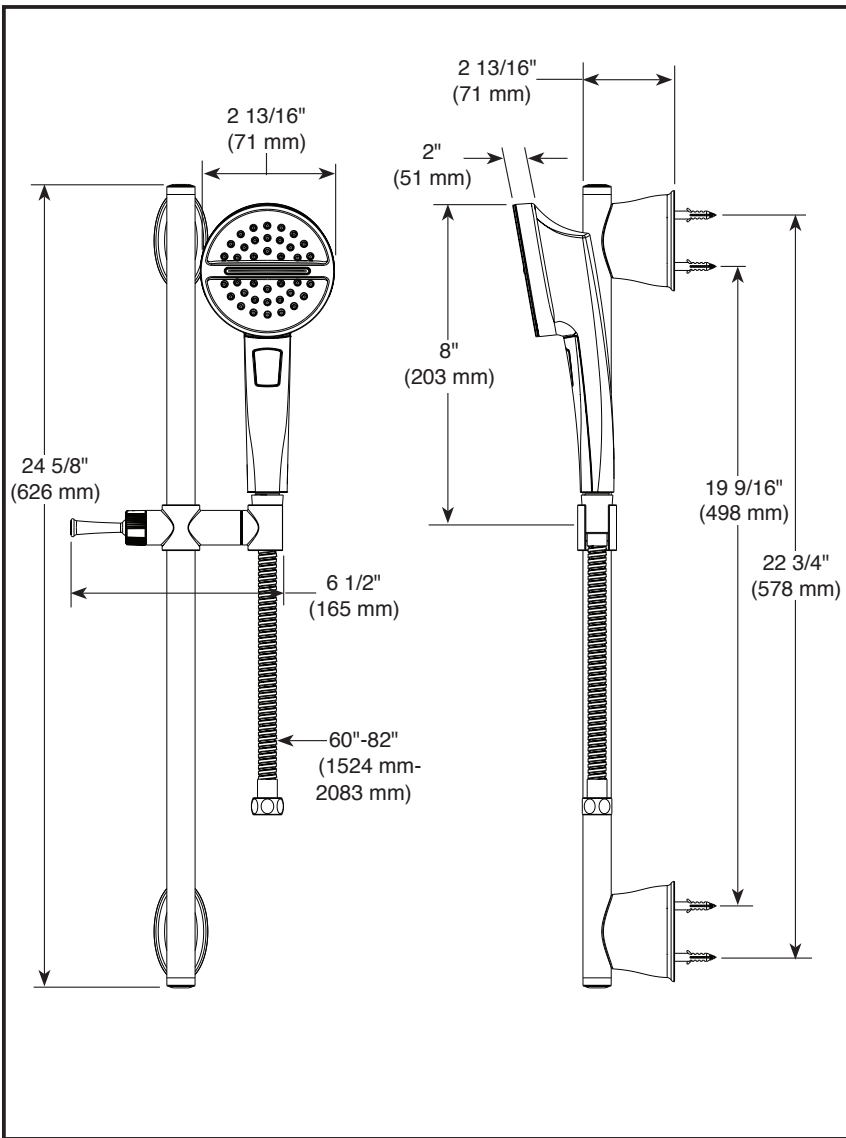

## STANDARD SPECIFICATIONS

- Max. flow rate 1.75 gpm @ 80 psi, 6.6 L/min @ 550 kPa
- Certified dual neoperl check valves for backflow protection
- Hand held shower with three spray settings, pause is a non-positive shut-off.
- 60"-82" (1524 mm - 2083 mm) stretchable metal hose
- Wall bar for hands-free showering
- Wall bar w/adjustable slide (allows for adjustable shower height). Not to be used as a grab bar
- Lumicoat™ is not applied to the slide bar or shower hose

## COMPLIES WITH:

- ASME A112.18.1 / CSA B125.1 ◆
- ASME A112.18.3
- EPA WaterSense®

- ◆ Your Delta Faucet hand shower incorporates a backflow protection system that has been tested to be in compliance with ASME A112.18.3 and ASME A112.18.1/CSA B125.1. It incorporates two certified check valves in series, which operate independently and are integral, non-serviceable parts of the wand assembly.

51386-▲  
51386-▲-PR

Submitted Model No.: \_\_\_\_\_

Specific Features: \_\_\_\_\_

▲ Designate proper finish suffix

Delta reserves the right (1) to make changes in specifications and materials, and (2) to change or discontinue models, both without notice or obligation. Dimensions are for reference only. See current full-line price book or [www.deltafaucet.com](http://www.deltafaucet.com) for finish options and product availability.